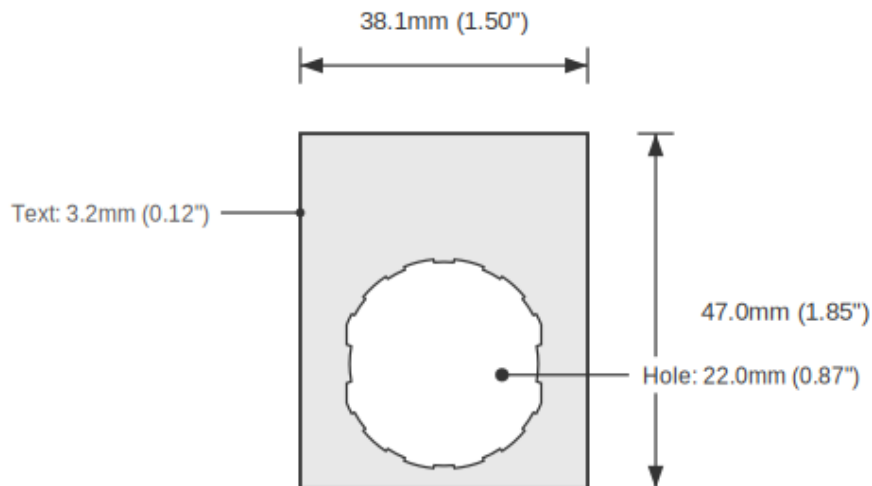

Line 3: "JOG"

SPECIFICATIONS

Device Size	22mm
Tag Dimensions	32.7 x 46.0 mm
Hole Diameter	22mm
Material	2-Ply Laser Engraved Modified Acrylic
Engraving Depth	0.003" (0.076mm) - Depth may vary
Surface Finish	Matte
Thickness	0.0625" (1.6mm)
Cutting Method	Laser

TOLERANCES

Length: +/-0.12" | Width: +/-0.12" | Thickness: +/-5%

DURABILITY & ENVIRONMENT

- UV Tested: 3+ years without significant color change (ISO 4892-3)
- Suitable for outdoor use
- Temperature Range: -40F to 200F

Product: RUN / OFF / JOG Push Button Legend Plate - 22mm White on Black (Schneider Electric)

SKU: TB-R2

DIMENSIONS

Overall Width	32.7mm (1.29")
Overall Height	46.0mm (1.81")
Hole Diameter	22.0mm (0.87")
Text Size	3.2mm (0.12")

NOTES

1. All dimensions in millimeters unless otherwise noted
2. Drawing not to scale
3. See page 1 for manufacturing tolerances
4. Custom sizes available upon request