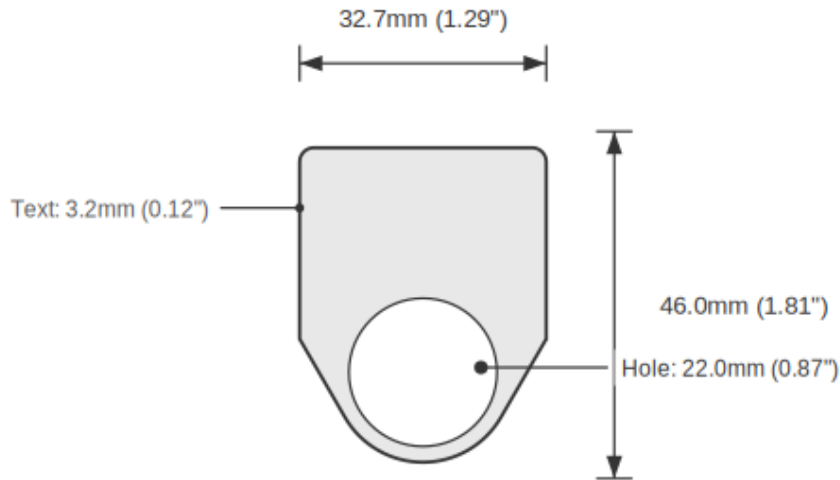

### SPECIFICATIONS

Device Size	22mm
Tag Dimensions	32.7 x 46.0 mm
Hole Diameter	22mm
Material	2-Ply Laser Engraved Modified Acrylic
Engraving Depth	0.003" (0.076mm) - Depth may vary
Surface Finish	Matte
Thickness	0.0625" (1.6mm)
Cutting Method	Laser

### TOLERANCES

Length: +/-0.12" | Width: +/-0.12" | Thickness: +/-5%

**Product: RUN / OFF / JOG Push Button Legend Plate - 22mm White on Black**

SKU: TB-R2

**DIMENSIONS**

Overall Width	32.7mm (1.29")
Overall Height	46.0mm (1.81")
Hole Diameter	22.0mm (0.87")
Text Size	3.2mm (0.12")

**NOTES**

1. All dimensions in millimeters unless otherwise noted
2. Drawing not to scale
3. See page 1 for manufacturing tolerances
4. Custom sizes available upon request