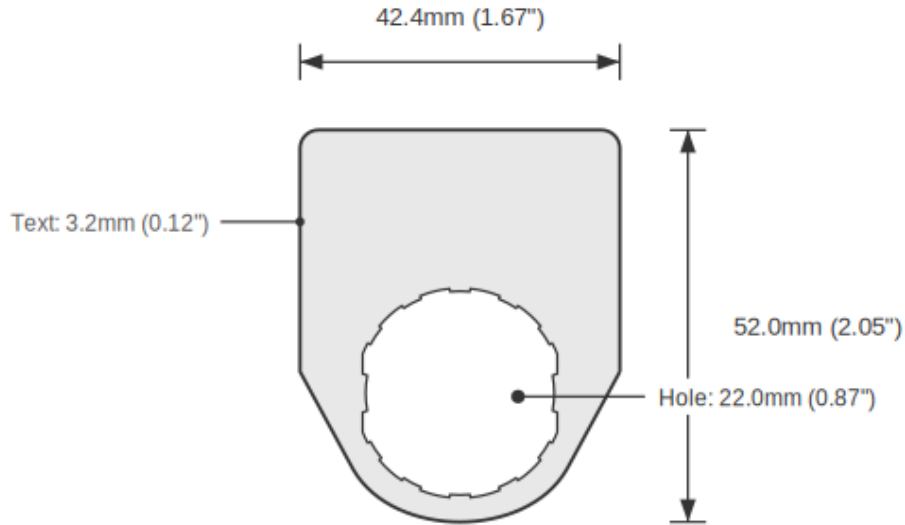

SPECIFICATIONS

Device Size	22mm
Tag Dimensions	32.7 x 46.0 mm
Hole Diameter	22mm
Material	2-Ply Laser Engraved Modified Acrylic
Engraving Depth	0.003" (0.076mm) - Depth may vary
Surface Finish	Matte
Thickness	0.0625" (1.6mm)
Cutting Method	Laser

TOLERANCES

Length: +/-0.12" | Width: +/-0.12" | Thickness: +/-5%

DURABILITY & ENVIRONMENT

- UV Tested: 3+ years without significant color change (ISO 4892-3)
- Suitable for outdoor use
- Temperature Range: -40F to 200F

Product: RUN / OFF / JOG Push Button Legend Plate - 22mm White on Black (Schneider Electric)

SKU: TB-R2

DIMENSIONS

Overall Width	32.7mm (1.29")
Overall Height	46.0mm (1.81")
Hole Diameter	22.0mm (0.87")
Text Size	3.2mm (0.12")

NOTES

1. All dimensions in millimeters unless otherwise noted
2. Drawing not to scale
3. See page 1 for manufacturing tolerances
4. Custom sizes available upon request