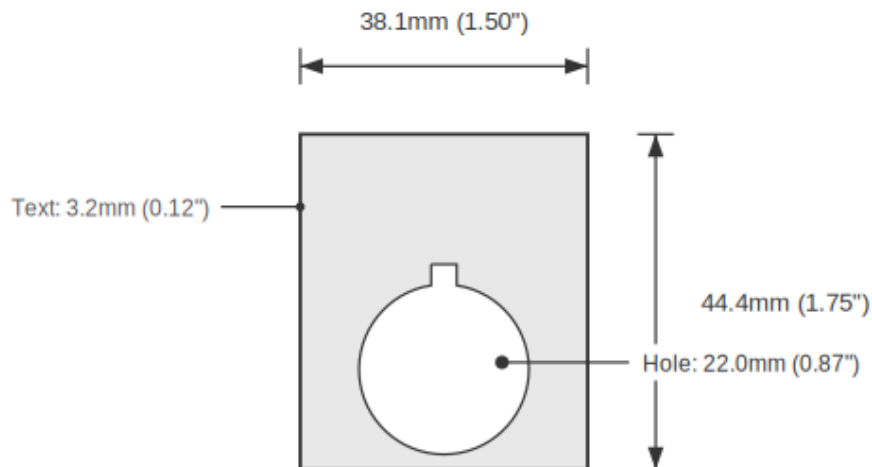

SPECIFICATIONS

Device Size	22mm
Tag Dimensions	32.7 x 46.0 mm
Hole Diameter	22mm
Material	2-Ply Laser Engraved Modified Acrylic
Engraving Depth	0.003" (0.076mm) - Depth may vary
Surface Finish	Matte
Thickness	0.0625" (1.6mm)
Cutting Method	Laser

TOLERANCES

Length: +/-0.12" | Width: +/-0.12" | Thickness: +/-5%

DURABILITY & ENVIRONMENT

- UV Tested: 3+ years without significant color change (ISO 4892-3)
- Suitable for outdoor use
- Temperature Range: -40F to 200F

Product: AUTO / OFF / SETUP Push Button Legend Plate - 22mm White on Black (Allen-Bradley)

SKU: TB-R2

DIMENSIONS

Overall Width	32.7mm (1.29")
Overall Height	46.0mm (1.81")
Hole Diameter	22.0mm (0.87")
Text Size	3.2mm (0.12")

NOTES

1. All dimensions in millimeters unless otherwise noted
2. Drawing not to scale
3. See page 1 for manufacturing tolerances
4. Custom sizes available upon request