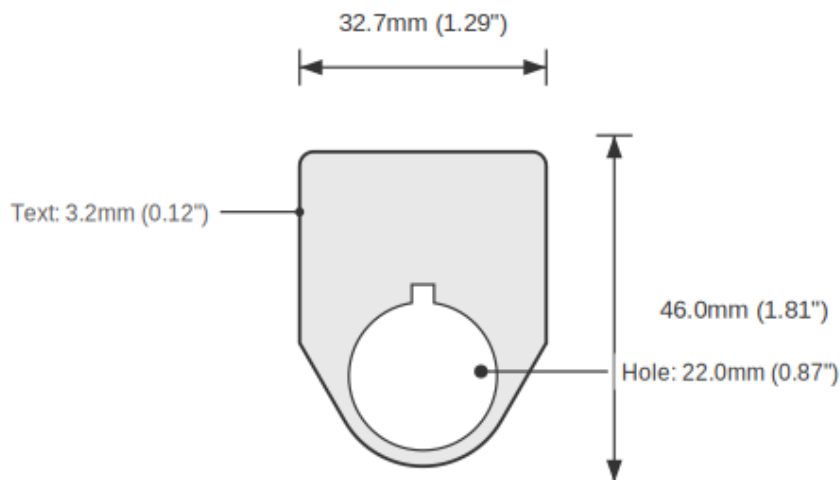

### SPECIFICATIONS

Device Size	22mm
Tag Dimensions	32.7 x 46.0 mm
Hole Diameter	22mm
Material	2-Ply Laser Engraved Modified Acrylic
Engraving Depth	0.003" (0.076mm) - Depth may vary
Surface Finish	Matte
Thickness	0.0625" (1.6mm)
Cutting Method	Laser

### TOLERANCES

Length: +/-0.12" | Width: +/-0.12" | Thickness: +/-5%

## DIMENSIONS

Overall Width	32.7mm (1.29")
Overall Height	46.0mm (1.81")
Hole Diameter	22.0mm (0.87")
Text Size	3.2mm (0.12")

## NOTES

1. All dimensions in millimeters unless otherwise noted
2. Drawing not to scale
3. See page 1 for manufacturing tolerances
4. Custom sizes available upon request