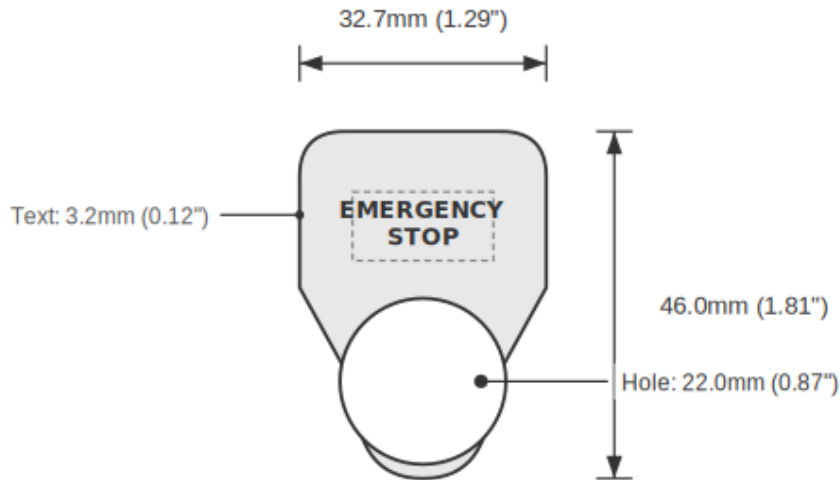

EMERGENCY / STOP Push Button Legend Plate - 22mm White on Red

SKU: TB-R-22-EMERGENC-WOR

Category: Ring Tags

Color: White On Red

Device Size: 22mm

ENGRAVED TEXT

Line 1: "EMERGENCY"

Line 2: "STOP"

SPECIFICATIONS

Device Size	22mm
Tag Dimensions	32.7 x 46.0 mm
Hole Diameter	22mm
Material	2-Ply Engraved Modified Acrylic
Engraving Depth	0.003" (0.076mm) - Depth may vary
Surface Finish	Matte
Thickness	0.0625" (1.6mm)
Cutting Method	Precision Cut

TOLERANCES

Length: +/-0.12" | Width: +/-0.12" | Thickness: +/-5%

DURABILITY & ENVIRONMENT

- UV Tested: 3+ years without significant color change (ISO 4892-3)
- Suitable for outdoor use
- Temperature Range: -40F to 200F

Product: EMERGENCY / STOP Push Button Legend Plate - 22mm White on Red

SKU: TB-R-

DIMENSIONS

Overall Width	32.7mm (1.29")
Overall Height	46.0mm (1.81")
Hole Diameter	22.0mm (0.87")
Text Size	3.2mm (0.12")