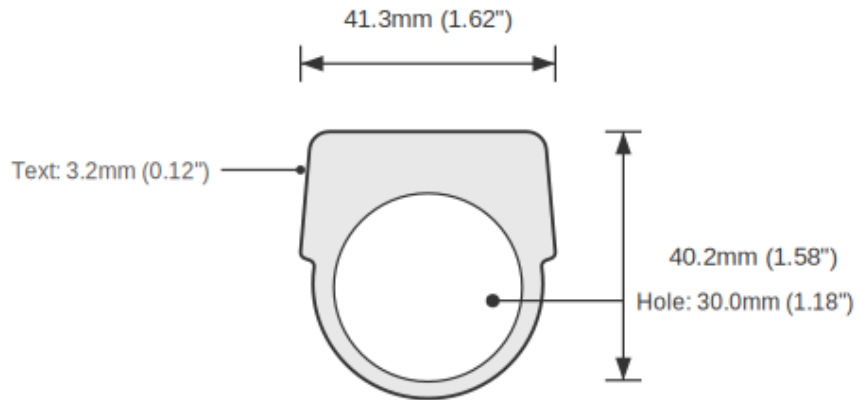

Device Size	30mm
Tag Dimensions	38.8 x 56.2 mm
Hole Diameter	30mm
Material	2-Ply Laser Engraved Modified Acrylic
Engraving Depth	0.003" (0.076mm) - Depth may vary
Surface Finish	Matte
Thickness	0.0625" (1.6mm)
Cutting Method	Laser

TOLERANCES

Length: +/-0.12" | Width: +/-0.12" | Thickness: +/-5%

DURABILITY & ENVIRONMENT

- UV Tested: 3+ years without significant color change (ISO 4892-3)
- Suitable for outdoor use
- Temperature Range: -40F to 200F

Product: DOOR OPEN Push Button Legend Plate - 30mm White on Red (Schneider Electric)

SKU: TB-R3

DIMENSIONS

Overall Width	38.8mm (1.53")
Overall Height	56.2mm (2.21")
Hole Diameter	30.0mm (1.18")
Text Size	3.2mm (0.12")

NOTES

1. All dimensions in millimeters unless otherwise noted
2. Drawing not to scale
3. See page 1 for manufacturing tolerances
4. Custom sizes available upon request