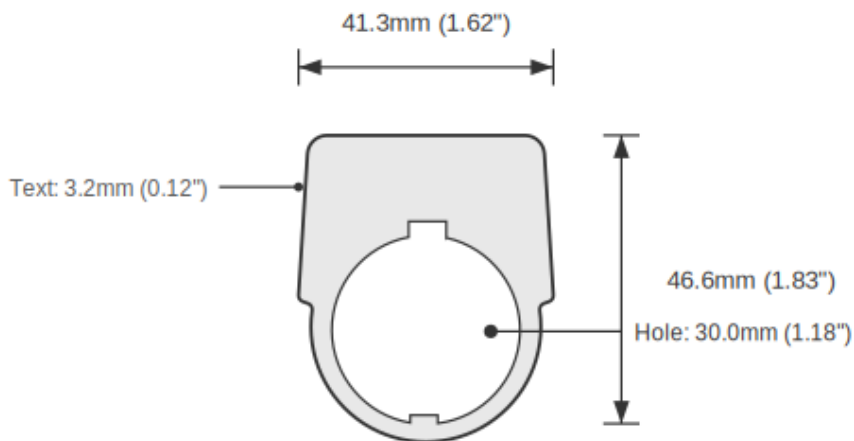

### SPECIFICATIONS

Device Size	30mm
Tag Dimensions	38.8 x 56.2 mm
Hole Diameter	30mm
Material	2-Ply Laser Engraved Modified Acrylic
Engraving Depth	0.003" (0.076mm) - Depth may vary
Surface Finish	Matte
Thickness	0.0625" (1.6mm)
Cutting Method	Laser

### TOLERANCES

Length: +/-0.12" | Width: +/-0.12" | Thickness: +/-5%

## DIMENSIONS

Overall Width	38.8mm (1.53")
Overall Height	56.2mm (2.21")
Hole Diameter	30.0mm (1.18")
Text Size	3.2mm (0.12")

## NOTES

1. All dimensions in millimeters unless otherwise noted
2. Drawing not to scale
3. See page 1 for manufacturing tolerances
4. Custom sizes available upon request