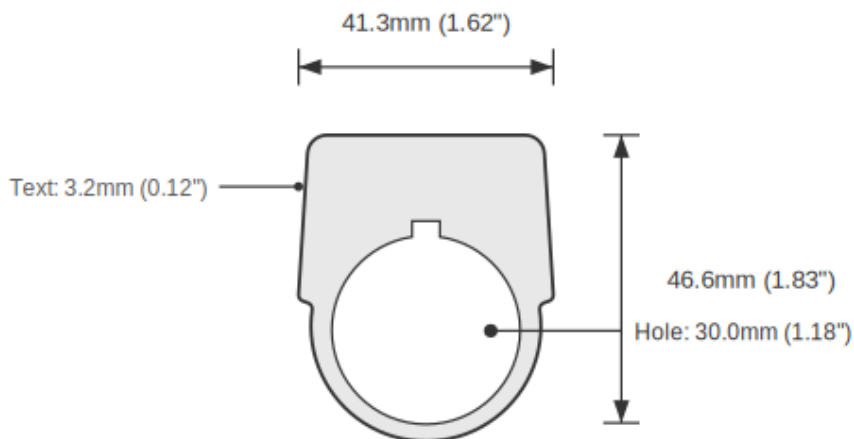

SPECIFICATIONS

Device Size	30mm
Tag Dimensions	38.8 x 56.2 mm
Hole Diameter	30mm
Material	2-Ply Laser Engraved Modified Acrylic
Engraving Depth	0.003" (0.076mm) - Depth may vary
Surface Finish	Matte
Thickness	0.0625" (1.6mm)
Cutting Method	Laser

TOLERANCES

Length: +/-0.12" | Width: +/-0.12" | Thickness: +/-5%

DURABILITY & ENVIRONMENT

- UV Tested: 3+ years without significant color change (ISO 4892-3)
- Suitable for outdoor use
- Temperature Range: -40F to 200F

Product: RUN / OFF / JOG Push Button Legend Plate - 30mm White on Black (Allen-Bradley)

SKU: TB-R3

DIMENSIONS

Overall Width	38.8mm (1.53")
Overall Height	56.2mm (2.21")
Hole Diameter	30.0mm (1.18")
Text Size	3.2mm (0.12")

NOTES

1. All dimensions in millimeters unless otherwise noted
2. Drawing not to scale
3. See page 1 for manufacturing tolerances
4. Custom sizes available upon request