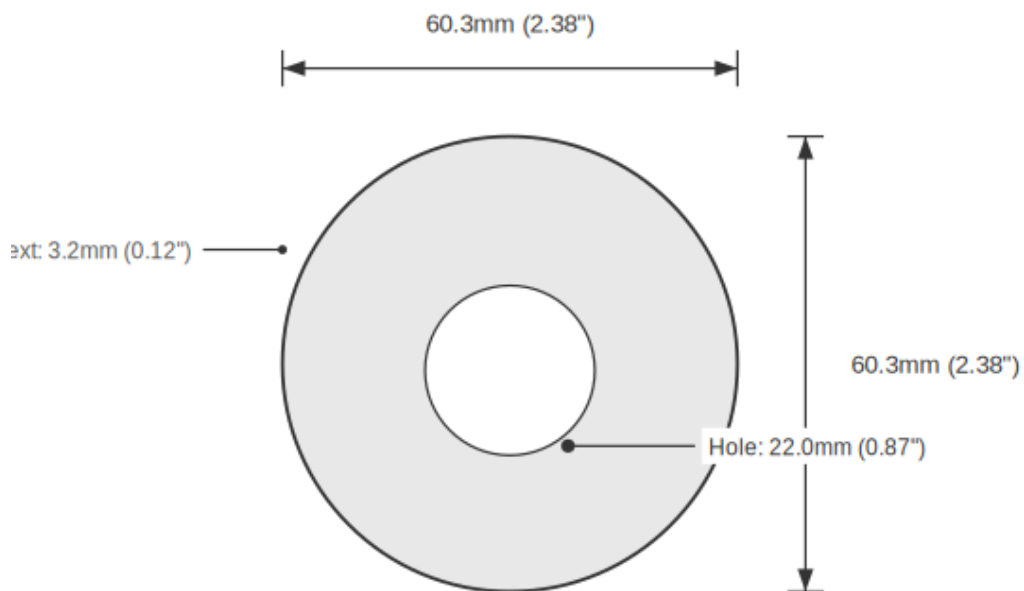

**SPECIFICATIONS**

Device Size	22mm
Tag Dimensions	32.7 x 46.0 mm
Hole Diameter	22mm
Material	2-Ply Engraved Modified Acrylic
Engraving Depth	0.003" (0.076mm) - Depth may vary
Surface Finish	Matte
Thickness	0.0625" (1.6mm)
Cutting Method	Precision Cut

**TOLERANCES**

Length: +/-0.12" | Width: +/-0.12" | Thickness: +/-5%

**DURABILITY & ENVIRONMENT**

- UV Tested: 3+ years without significant color change (ISO 4892-3)
- Suitable for outdoor use
- Temperature Range: -40F to 200F

## DIMENSIONS

Overall Width	32.7mm (1.29")
Overall Height	46.0mm (1.81")
Hole Diameter	22.0mm (0.87")
Text Size	3.2mm (0.12")

## NOTES

1. All dimensions in millimeters unless otherwise noted
2. Drawing not to scale
3. See page 1 for manufacturing tolerances
4. Custom sizes available upon request