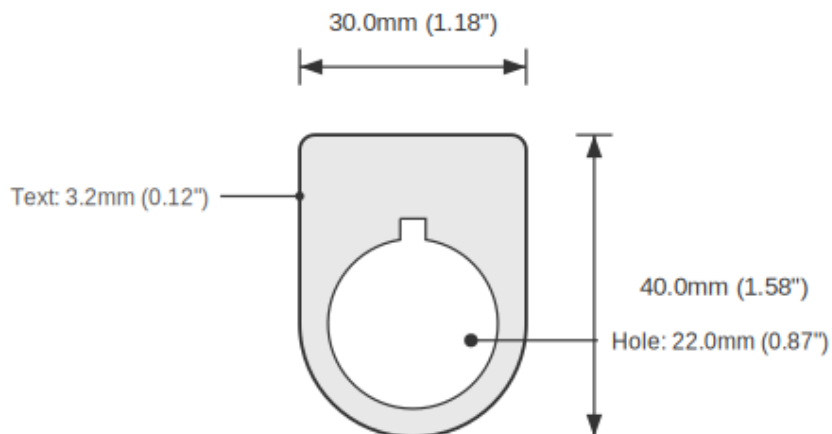

Device Size	22mm
Tag Dimensions	32.7 x 46.0 mm
Hole Diameter	22mm
Material	2-Ply Laser Engraved Modified Acrylic
Engraving Depth	0.003" (0.076mm) - Depth may vary
Surface Finish	Matte
Thickness	0.0625" (1.6mm)
Cutting Method	Laser

TOLERANCES

Length: +/-0.12" | Width: +/-0.12" | Thickness: +/-5%

DURABILITY & ENVIRONMENT

- UV Tested: 3+ years without significant color change (ISO 4892-3)
- Suitable for outdoor use
- Temperature Range: -40F to 200F

Product: JOG Push Button Legend Plate - 22mm Black on White (Allen-Bradley)

SKU: TB-R2

DIMENSIONS

Overall Width	32.7mm (1.29")
Overall Height	46.0mm (1.81")
Hole Diameter	22.0mm (0.87")
Text Size	3.2mm (0.12")

NOTES

1. All dimensions in millimeters unless otherwise noted
2. Drawing not to scale
3. See page 1 for manufacturing tolerances
4. Custom sizes available upon request