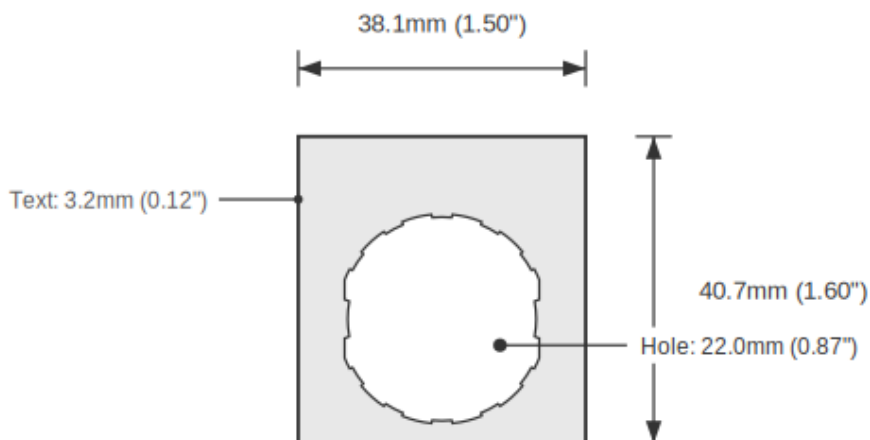

### SPECIFICATIONS

Device Size	22mm
Tag Dimensions	32.7 x 46.0 mm
Hole Diameter	22mm
Material	2-Ply Laser Engraved Modified Acrylic
Engraving Depth	0.003" (0.076mm) - Depth may vary
Surface Finish	Matte
Thickness	0.0625" (1.6mm)
Cutting Method	Laser

### TOLERANCES

Length: +/-0.12" | Width: +/-0.12" | Thickness: +/-5%

**Product: OPEN Push Button Legend Plate - 22mm Black on White (Schneider Electric)**

SKU: TB-R2

**DIMENSIONS**

Overall Width	32.7mm (1.29")
Overall Height	46.0mm (1.81")
Hole Diameter	22.0mm (0.87")
Text Size	3.2mm (0.12")