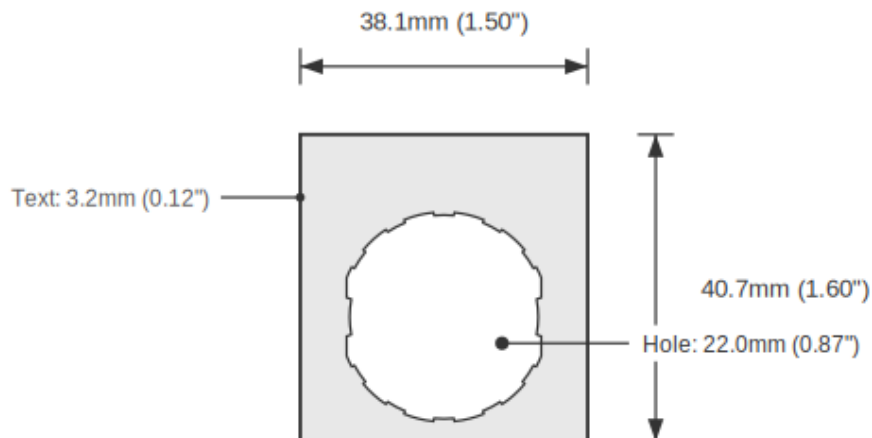

Device Size	22mm
Tag Dimensions	32.7 x 46.0 mm
Hole Diameter	22mm
Material	2-Ply Laser Engraved Modified Acrylic
Engraving Depth	0.003" (0.076mm) - Depth may vary
Surface Finish	Matte
Thickness	0.0625" (1.6mm)
Cutting Method	Laser

TOLERANCES

Length: +/-0.12" | Width: +/-0.12" | Thickness: +/-5%

DURABILITY & ENVIRONMENT

- UV Tested: 3+ years without significant color change (ISO 4892-3)
- Suitable for outdoor use
- Temperature Range: -40F to 200F

Product: OPEN Push Button Legend Plate - 22mm White on Green (Schneider Electric)

SKU: TB-R2

DIMENSIONS

Overall Width	32.7mm (1.29")
Overall Height	46.0mm (1.81")
Hole Diameter	22.0mm (0.87")
Text Size	3.2mm (0.12")

NOTES

1. All dimensions in millimeters unless otherwise noted
2. Drawing not to scale
3. See page 1 for manufacturing tolerances
4. Custom sizes available upon request