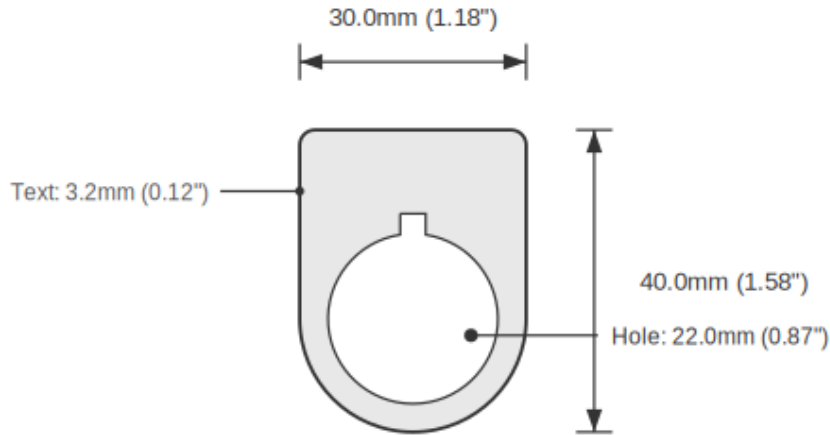

OPEN Push Button Legend Plate - 22mm White on Green (Allen-Bradley)

SKU: TB-R22-OPEN-SLM1-RW-WHI

Category: Ring Tags

Color: White On Green

Device Size: 22mm

ENGRAVED TEXT

Line 1: "OPEN"

SPECIFICATIONS

Device Size	22mm
Tag Dimensions	32.7 x 46.0 mm
Hole Diameter	22mm
Material	2-Ply Engraved Modified Acrylic
Engraving Depth	0.003" (0.076mm) - Depth may vary
Surface Finish	Matte
Thickness	0.0625" (1.6mm)
Cutting Method	Precision Cut

TOLERANCES

Length: +/-0.12" | Width: +/-0.12" | Thickness: +/-5%

DURABILITY & ENVIRONMENT

- UV Tested: 3+ years without significant color change (ISO 4892-3)
- Suitable for outdoor use
- Temperature Range: -40F to 200F

Product: OPEN Push Button Legend Plate - 22mm White on Green (Allen-Bradley)

SKU: TB-R2

DIMENSIONS

Overall Width	32.7mm (1.29")
Overall Height	46.0mm (1.81")
Hole Diameter	22.0mm (0.87")
Text Size	3.2mm (0.12")