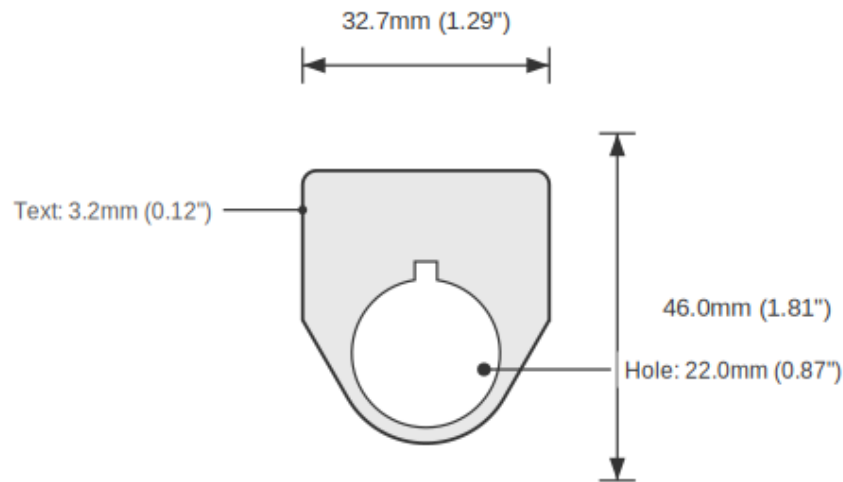

Device Size	22mm
Tag Dimensions	32.7 x 46.0 mm
Hole Diameter	22mm
Material	2-Ply Laser Engraved Modified Acrylic
Engraving Depth	0.003" (0.076mm) - Depth may vary
Surface Finish	Matte
Thickness	0.0625" (1.6mm)
Cutting Method	Laser

TOLERANCES

Length: +/-0.12" | Width: +/-0.12" | Thickness: +/-5%

DURABILITY & ENVIRONMENT

- UV Tested: 3+ years without significant color change (ISO 4892-3)
- Suitable for outdoor use
- Temperature Range: -40F to 200F

Product: OPEN Push Button Legend Plate - 22mm Black on White (Allen-Bradley)

SKU: TB-R2

DIMENSIONS

Overall Width	32.7mm (1.29")
Overall Height	46.0mm (1.81")
Hole Diameter	22.0mm (0.87")
Text Size	3.2mm (0.12")

NOTES

1. All dimensions in millimeters unless otherwise noted
2. Drawing not to scale
3. See page 1 for manufacturing tolerances
4. Custom sizes available upon request