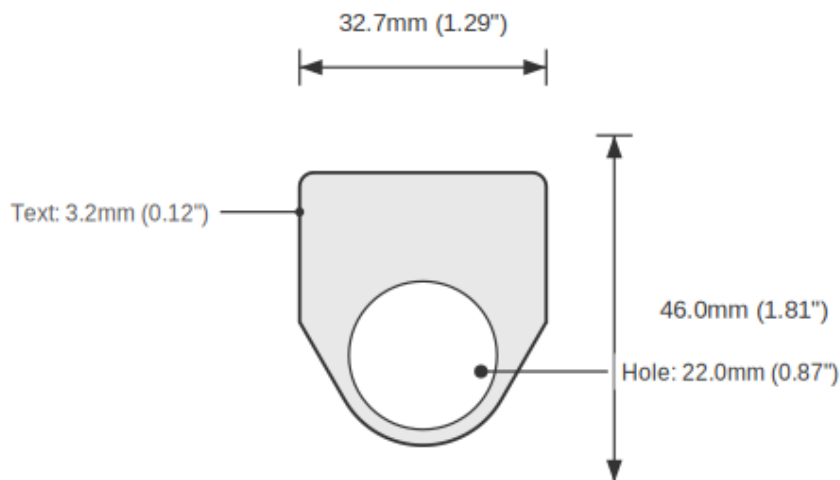

**OFF Push Button Legend Plate - 22mm Black on White**

SKU: TB-R22-OFF-TRAD1-STD-BLA

Category: Ring Tags

Color: Black On White

Device Size: 22mm

**ENGRAVED TEXT**

Line 1: "OFF"

**SPECIFICATIONS**

Device Size	22mm
Tag Dimensions	32.7 x 46.0 mm
Hole Diameter	22mm
Material	2-Ply Engraved Modified Acrylic
Engraving Depth	0.003" (0.076mm) - Depth may vary
Surface Finish	Matte
Thickness	0.0625" (1.6mm)
Cutting Method	Precision Cut

**TOLERANCES**

Length: +/-0.12" | Width: +/-0.12" | Thickness: +/-5%

**DURABILITY & ENVIRONMENT**

- UV Tested: 3+ years without significant color change (ISO 4892-3)
- Suitable for outdoor use
- Temperature Range: -40F to 200F

## DIMENSIONS

Overall Width	32.7mm (1.29")
Overall Height	46.0mm (1.81")
Hole Diameter	22.0mm (0.87")
Text Size	3.2mm (0.12")