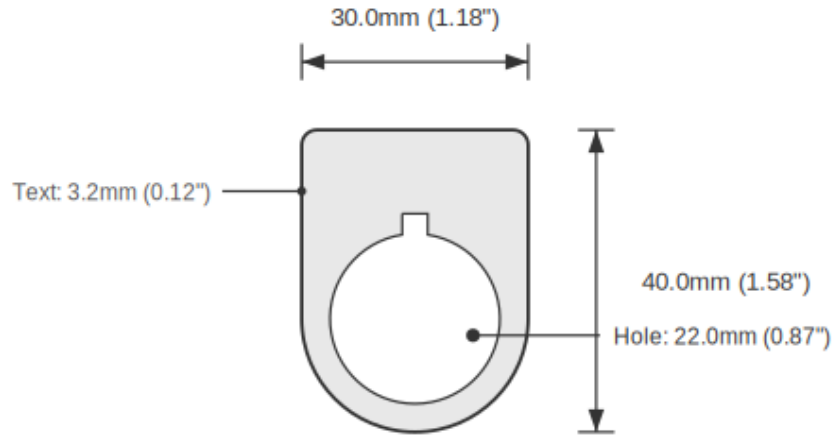

Device Size	22mm
Tag Dimensions	32.7 x 46.0 mm
Hole Diameter	22mm
Material	2-Ply Laser Engraved Modified Acrylic
Engraving Depth	0.003" (0.076mm) - Depth may vary
Surface Finish	Matte
Thickness	0.0625" (1.6mm)
Cutting Method	Laser

TOLERANCES

Length: +/-0.12" | Width: +/-0.12" | Thickness: +/-5%

DURABILITY & ENVIRONMENT

- UV Tested: 3+ years without significant color change (ISO 4892-3)
- Suitable for outdoor use
- Temperature Range: -40F to 200F

Product: EMERGENCY Push Button Legend Plate - 22mm White on Black (Allen-Bradley)

SKU: TB-R2

DIMENSIONS

Overall Width	32.7mm (1.29")
Overall Height	46.0mm (1.81")
Hole Diameter	22.0mm (0.87")
Text Size	3.2mm (0.12")

NOTES

1. All dimensions in millimeters unless otherwise noted
2. Drawing not to scale
3. See page 1 for manufacturing tolerances
4. Custom sizes available upon request