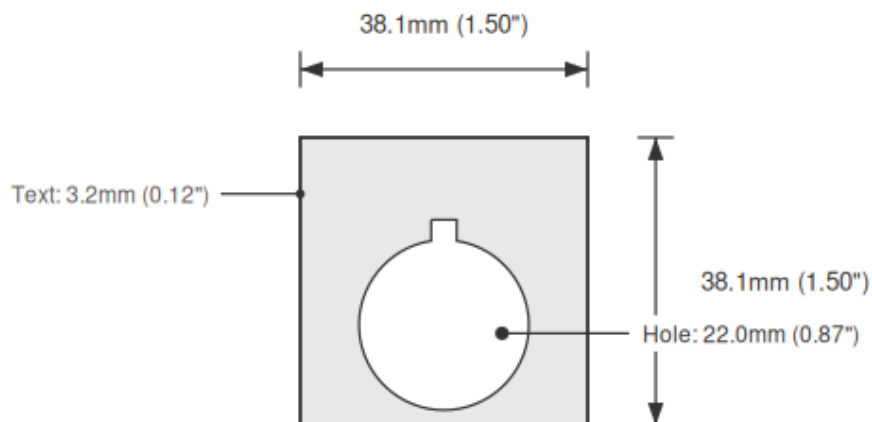

### SPECIFICATIONS

Device Size	22mm
Tag Dimensions	32.7 x 46.0 mm
Hole Diameter	22mm
Material	2-Ply Laser Engraved Modified Acrylic
Engraving Depth	0.003" (0.076mm) - Depth may vary
Surface Finish	Matte
Thickness	0.0625" (1.6mm)
Cutting Method	Laser

### TOLERANCES

Length: +/-0.12" | Width: +/-0.12" | Thickness: +/-5%

## DIMENSIONS

Overall Width	32.7mm (1.29")
Overall Height	46.0mm (1.81")
Hole Diameter	22.0mm (0.87")
Text Size	3.2mm (0.12")