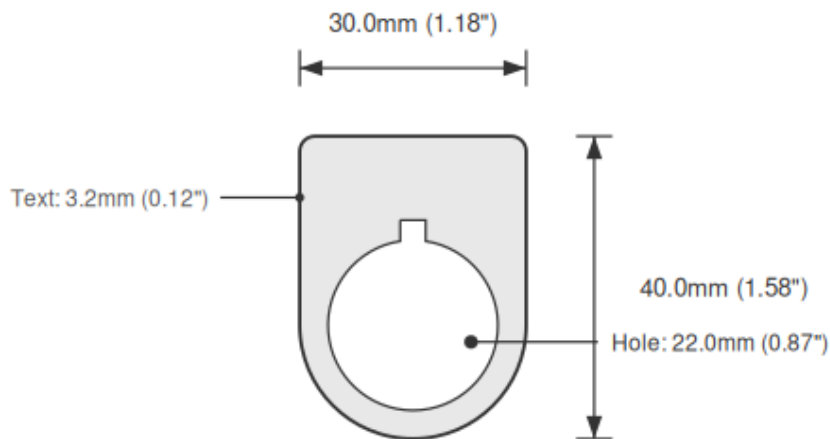

22mm Ring Tag - EMERGENCY STOP, Single-Line Slim, Allen-Bradley Compatible, Black on White

SKU: TB-R22-EMERGENCYSTO-SLM1-RW-BLA

Category: Ring Tags

Color: Black On White

Device Size: 22mm

ENGRAVED TEXT

Line 1: "EMERGENCY STOP"

SPECIFICATIONS

Device Size	22mm
Tag Dimensions	32.7 x 46.0 mm
Hole Diameter	22mm
Material	2-Ply Laser Engraved Modified Acrylic
Engraving Depth	0.003" (0.076mm) - Depth may vary
Surface Finish	Matte
Thickness	0.0625" (1.6mm)
Cutting Method	Laser

TOLERANCES

Length: +/-0.12" | Width: +/-0.12" | Thickness: +/-5%

DURABILITY & ENVIRONMENT

- UV Tested: 3+ years without significant color change (ISO 4892-3)
- Suitable for outdoor use
- Temperature Range: -40F to 200F

Product: 22mm Ring Tag - EMERGENCY STOP, Single-Line Slim, Allen-Bradley Compatible, Black on White

SKU: TB-R2

DIMENSIONS

Overall Width	32.7mm (1.29")
Overall Height	46.0mm (1.81")
Hole Diameter	22.0mm (0.87")
Text Size	3.2mm (0.12")