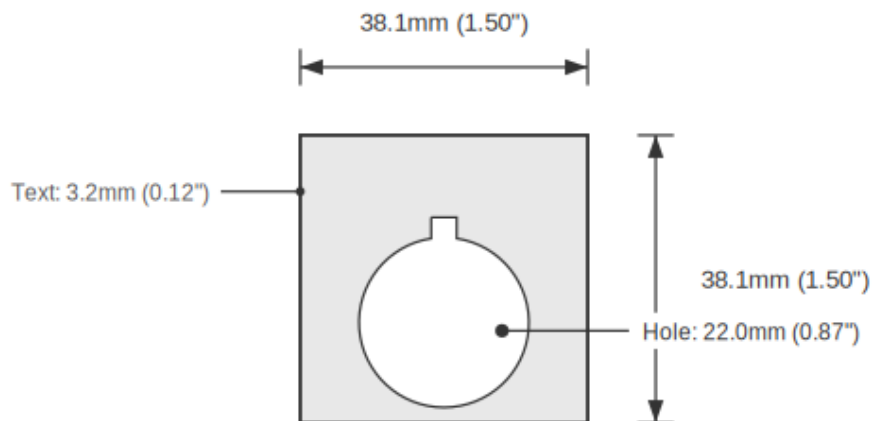

### SPECIFICATIONS

Device Size	22mm
Tag Dimensions	32.7 x 46.0 mm
Hole Diameter	22mm
Material	2-Ply Laser Engraved Modified Acrylic
Engraving Depth	0.003" (0.076mm) - Depth may vary
Surface Finish	Matte
Thickness	0.0625" (1.6mm)
Cutting Method	Laser

### TOLERANCES

Length: +/-0.12" | Width: +/-0.12" | Thickness: +/-5%

## DIMENSIONS

Overall Width	32.7mm (1.29")
Overall Height	46.0mm (1.81")
Hole Diameter	22.0mm (0.87")
Text Size	3.2mm (0.12")