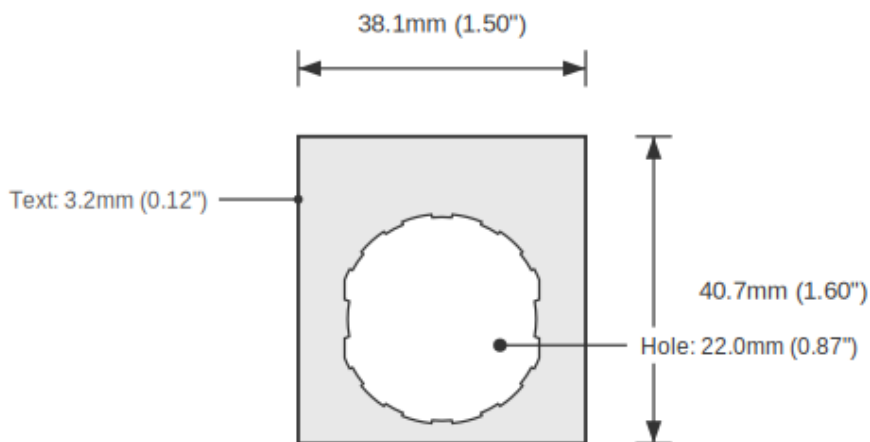

SPECIFICATIONS

Device Size	22mm
Tag Dimensions	32.7 x 46.0 mm
Hole Diameter	22mm
Material	2-Ply Laser Engraved Modified Acrylic
Engraving Depth	0.003" (0.076mm) - Depth may vary
Surface Finish	Matte
Thickness	0.0625" (1.6mm)
Cutting Method	Laser

TOLERANCES

Length: +/-0.12" | Width: +/-0.12" | Thickness: +/-5%

DURABILITY & ENVIRONMENT

- UV Tested: 3+ years without significant color change (ISO 4892-3)
- Suitable for outdoor use
- Temperature Range: -40F to 200F

Product: INTERLOCK Push Button Legend Plate - 22mm White on Black (Schneider Electric)

SKU: TB-R2

DIMENSIONS

Overall Width	32.7mm (1.29")
Overall Height	46.0mm (1.81")
Hole Diameter	22.0mm (0.87")
Text Size	3.2mm (0.12")

NOTES

1. All dimensions in millimeters unless otherwise noted
2. Drawing not to scale
3. See page 1 for manufacturing tolerances
4. Custom sizes available upon request