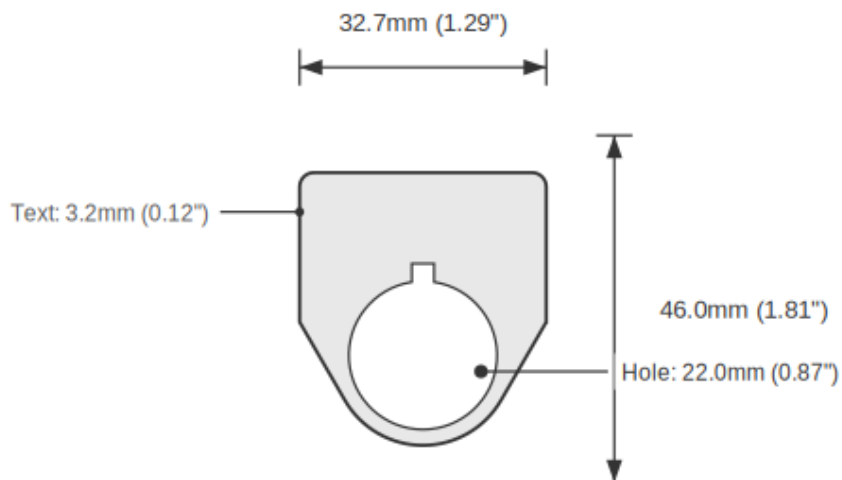

Device Size	22mm
Tag Dimensions	32.7 x 46.0 mm
Hole Diameter	22mm
Material	2-Ply Laser Engraved Modified Acrylic
Engraving Depth	0.003" (0.076mm) - Depth may vary
Surface Finish	Matte
Thickness	0.0625" (1.6mm)
Cutting Method	Laser

TOLERANCES

Length: +/-0.12" | Width: +/-0.12" | Thickness: +/-5%

DURABILITY & ENVIRONMENT

- UV Tested: 3+ years without significant color change (ISO 4892-3)
- Suitable for outdoor use
- Temperature Range: -40F to 200F

Product: INTERLOCK Push Button Legend Plate - 22mm Black on White (Allen-Bradley)

SKU: TB-R2

DIMENSIONS

Overall Width	32.7mm (1.29")
Overall Height	46.0mm (1.81")
Hole Diameter	22.0mm (0.87")
Text Size	3.2mm (0.12")

NOTES

1. All dimensions in millimeters unless otherwise noted
2. Drawing not to scale
3. See page 1 for manufacturing tolerances
4. Custom sizes available upon request