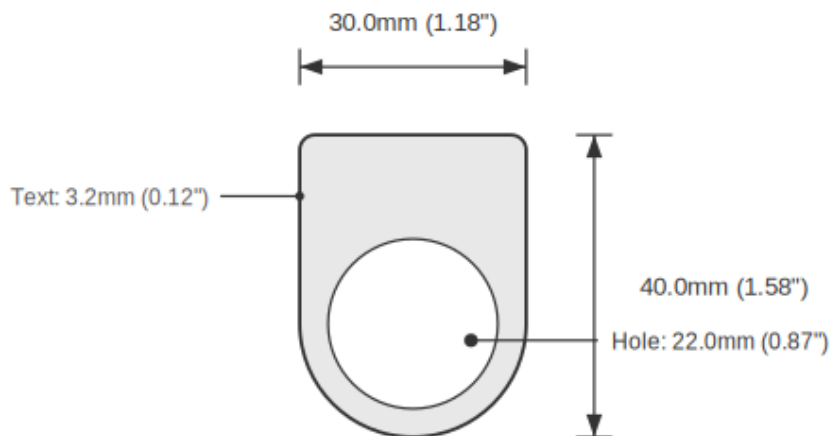

Device Size	22mm
Tag Dimensions	32.7 x 46.0 mm
Hole Diameter	22mm
Material	2-Ply Laser Engraved Modified Acrylic
Engraving Depth	0.003" (0.076mm) - Depth may vary
Surface Finish	Matte
Thickness	0.0625" (1.6mm)
Cutting Method	Laser

**TOLERANCES**

Length: +/-0.12" | Width: +/-0.12" | Thickness: +/-5%

**DURABILITY & ENVIRONMENT**

- UV Tested: 3+ years without significant color change (ISO 4892-3)
- Suitable for outdoor use
- Temperature Range: -40F to 200F

## DIMENSIONS

Overall Width	32.7mm (1.29")
Overall Height	46.0mm (1.81")
Hole Diameter	22.0mm (0.87")
Text Size	3.2mm (0.12")

## NOTES

1. All dimensions in millimeters unless otherwise noted
2. Drawing not to scale
3. See page 1 for manufacturing tolerances
4. Custom sizes available upon request