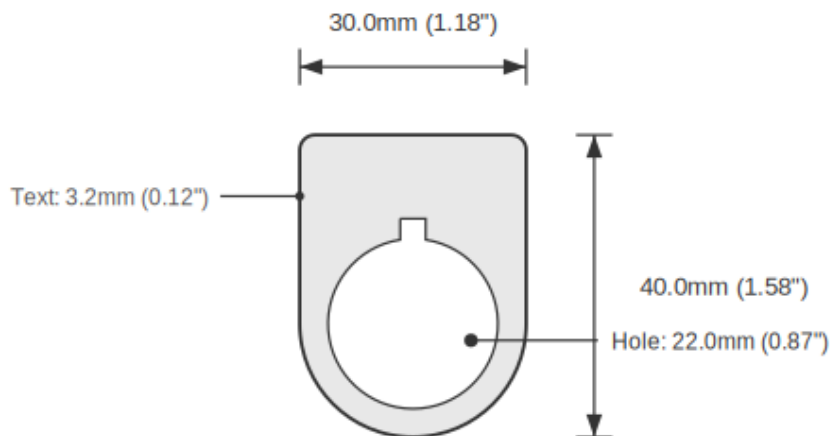

Device Size	22mm
Tag Dimensions	32.7 x 46.0 mm
Hole Diameter	22mm
Material	2-Ply Laser Engraved Modified Acrylic
Engraving Depth	0.003" (0.076mm) - Depth may vary
Surface Finish	Matte
Thickness	0.0625" (1.6mm)
Cutting Method	Laser

**TOLERANCES**

Length: +/-0.12" | Width: +/-0.12" | Thickness: +/-5%

**DURABILITY & ENVIRONMENT**

- UV Tested: 3+ years without significant color change (ISO 4892-3)
- Suitable for outdoor use
- Temperature Range: -40F to 200F

## DIMENSIONS

Overall Width	32.7mm (1.29")
Overall Height	46.0mm (1.81")
Hole Diameter	22.0mm (0.87")
Text Size	3.2mm (0.12")

## NOTES

1. All dimensions in millimeters unless otherwise noted
2. Drawing not to scale
3. See page 1 for manufacturing tolerances
4. Custom sizes available upon request