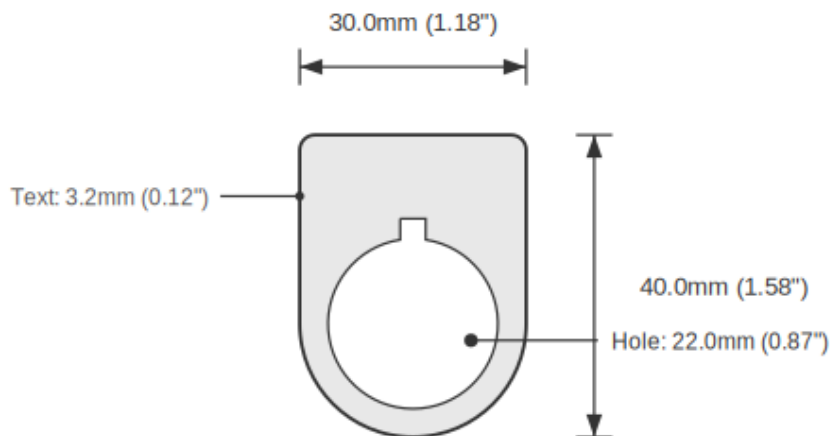

Device Size	22mm
Tag Dimensions	32.7 x 46.0 mm
Hole Diameter	22mm
Material	2-Ply Laser Engraved Modified Acrylic
Engraving Depth	0.003" (0.076mm) - Depth may vary
Surface Finish	Matte
Thickness	0.0625" (1.6mm)
Cutting Method	Laser

TOLERANCES

Length: +/-0.12" | Width: +/-0.12" | Thickness: +/-5%

DURABILITY & ENVIRONMENT

- UV Tested: 3+ years without significant color change (ISO 4892-3)
- Suitable for outdoor use
- Temperature Range: -40F to 200F

Product: COOL Push Button Legend Plate - 22mm White on Blue (Allen-Bradley)

SKU: TB-R2

DIMENSIONS

Overall Width	32.7mm (1.29")
Overall Height	46.0mm (1.81")
Hole Diameter	22.0mm (0.87")
Text Size	3.2mm (0.12")

NOTES

1. All dimensions in millimeters unless otherwise noted
2. Drawing not to scale
3. See page 1 for manufacturing tolerances
4. Custom sizes available upon request