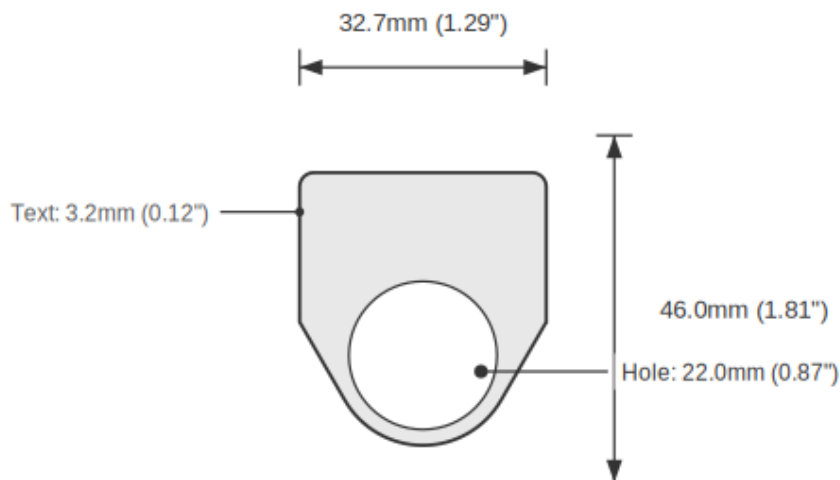

**COOL Push Button Legend Plate - 22mm White on Blue**

SKU: TB-R22-COOL-TRAD1-STD-WHI

Category: Ring Tags

Color: White On Blue

Device Size: 22mm

ENGRAVED TEXT

Line 1: "COOL"

SPECIFICATIONS

Device Size	22mm
Tag Dimensions	32.7 x 46.0 mm
Hole Diameter	22mm
Material	2-Ply Engraved Modified Acrylic
Engraving Depth	0.003" (0.076mm) - Depth may vary
Surface Finish	Matte
Thickness	0.0625" (1.6mm)
Cutting Method	Precision Cut

TOLERANCES

Length: +/-0.12" | Width: +/-0.12" | Thickness: +/-5%

DURABILITY & ENVIRONMENT

- UV Tested: 3+ years without significant color change (ISO 4892-3)
- Suitable for outdoor use
- Temperature Range: -40F to 200F

Product: COOL Push Button Legend Plate - 22mm White on Blue

SKU: TB-R2

DIMENSIONS

Overall Width	32.7mm (1.29")
Overall Height	46.0mm (1.81")
Hole Diameter	22.0mm (0.87")
Text Size	3.2mm (0.12")

NOTES

1. All dimensions in millimeters unless otherwise noted
2. Drawing not to scale
3. See page 1 for manufacturing tolerances
4. Custom sizes available upon request