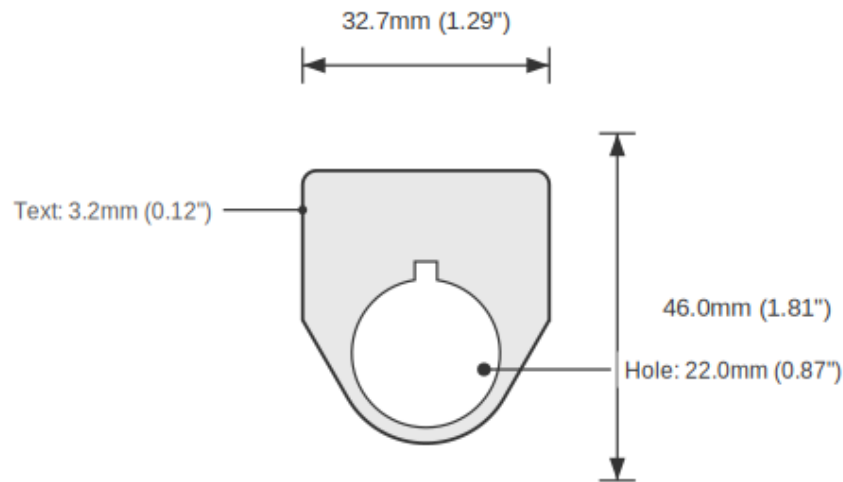

**COOL Push Button Legend Plate - 22mm White on Blue (Allen-Bradley)**

SKU: TB-R22-COOL-TRAD1-RW-WHI

Category: Ring Tags

Color: White On Blue

Device Size: 22mm

**ENGRAVED TEXT**

Line 1: "COOL"

**SPECIFICATIONS**

Device Size	22mm
Tag Dimensions	32.7 x 46.0 mm
Hole Diameter	22mm
Material	2-Ply Laser Engraved Modified Acrylic
Engraving Depth	0.003" (0.076mm) - Depth may vary
Surface Finish	Matte
Thickness	0.0625" (1.6mm)
Cutting Method	Laser

**TOLERANCES**

Length: +/-0.12" | Width: +/-0.12" | Thickness: +/-5%

**DURABILITY & ENVIRONMENT**

- UV Tested: 3+ years without significant color change (ISO 4892-3)
- Suitable for outdoor use
- Temperature Range: -40F to 200F

## DIMENSIONS

Overall Width	32.7mm (1.29")
Overall Height	46.0mm (1.81")
Hole Diameter	22.0mm (0.87")
Text Size	3.2mm (0.12")