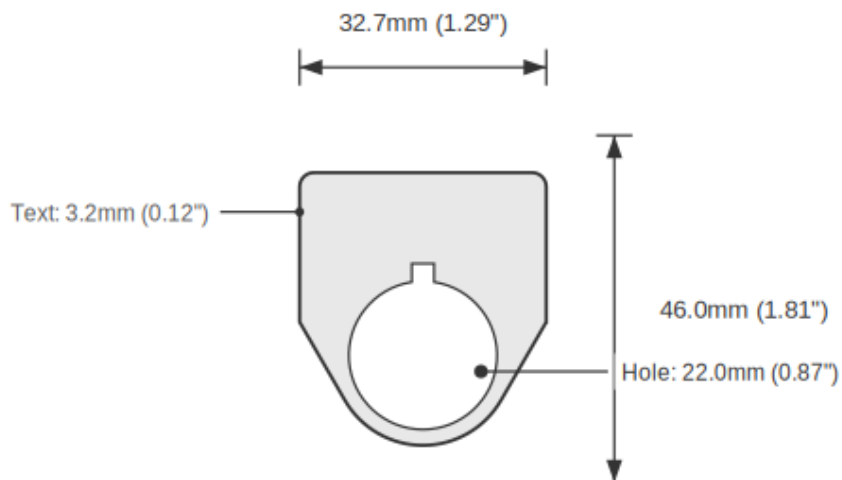

Device Size	22mm
Tag Dimensions	32.7 x 46.0 mm
Hole Diameter	22mm
Material	2-Ply Engraved Modified Acrylic
Engraving Depth	0.003" (0.076mm) - Depth may vary
Surface Finish	Matte
Thickness	0.0625" (1.6mm)
Cutting Method	Precision Cut

TOLERANCES

Length: +/-0.12" | Width: +/-0.12" | Thickness: +/-5%

DURABILITY & ENVIRONMENT

- UV Tested: 3+ years without significant color change (ISO 4892-3)
- Suitable for outdoor use
- Temperature Range: -40F to 200F

Product: STATION 1 Push Button Legend Plate - 22mm White on Green (Allen-Bradley)

SKU: TB-R2

DIMENSIONS

Overall Width	32.7mm (1.29")
Overall Height	46.0mm (1.81")
Hole Diameter	22.0mm (0.87")
Text Size	3.2mm (0.12")

NOTES

1. All dimensions in millimeters unless otherwise noted
2. Drawing not to scale
3. See page 1 for manufacturing tolerances
4. Custom sizes available upon request