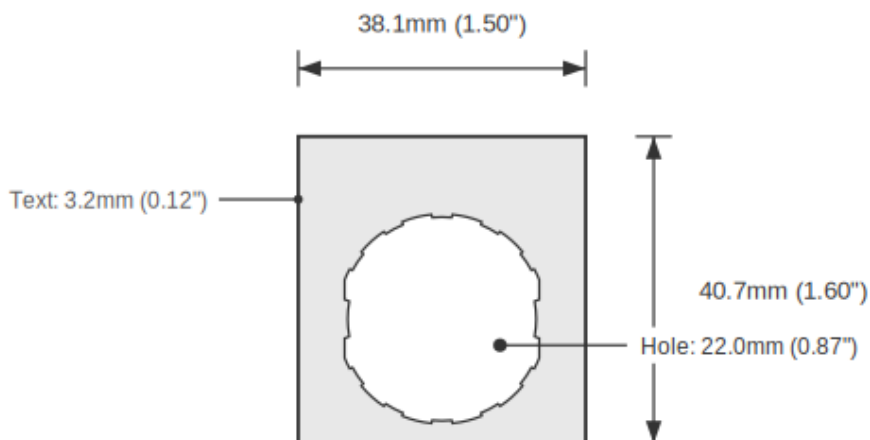

### SPECIFICATIONS

Device Size	22mm
Tag Dimensions	32.7 x 46.0 mm
Hole Diameter	22mm
Material	2-Ply Engraved Modified Acrylic
Engraving Depth	0.003" (0.076mm) - Depth may vary
Surface Finish	Matte
Thickness	0.0625" (1.6mm)
Cutting Method	Precision Cut

### TOLERANCES

Length: +/-0.12" | Width: +/-0.12" | Thickness: +/-5%

**Product: STATION 4 Push Button Legend Plate - 22mm Black on White (Schneider Electric)**

SKU: TB-R2

**DIMENSIONS**

Overall Width	32.7mm (1.29")
Overall Height	46.0mm (1.81")
Hole Diameter	22.0mm (0.87")
Text Size	3.2mm (0.12")