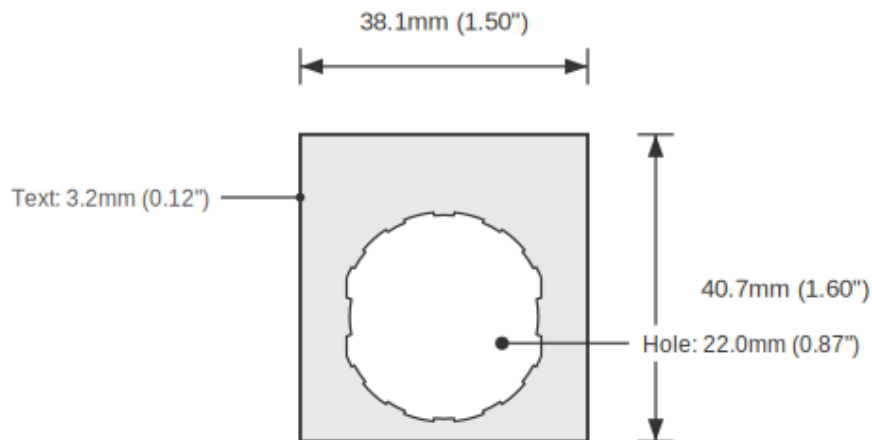

#### SPECIFICATIONS

Device Size	22mm
Tag Dimensions	32.7 x 46.0 mm
Hole Diameter	22mm
Material	2-Ply Laser Engraved Modified Acrylic
Engraving Depth	0.003" (0.076mm) - Depth may vary
Surface Finish	Matte
Thickness	0.0625" (1.6mm)
Cutting Method	Laser

#### TOLERANCES

Length: +/-0.12" | Width: +/-0.12" | Thickness: +/-5%

## DIMENSIONS

Overall Width	32.7mm (1.29")
Overall Height	46.0mm (1.81")
Hole Diameter	22.0mm (0.87")
Text Size	3.2mm (0.12")