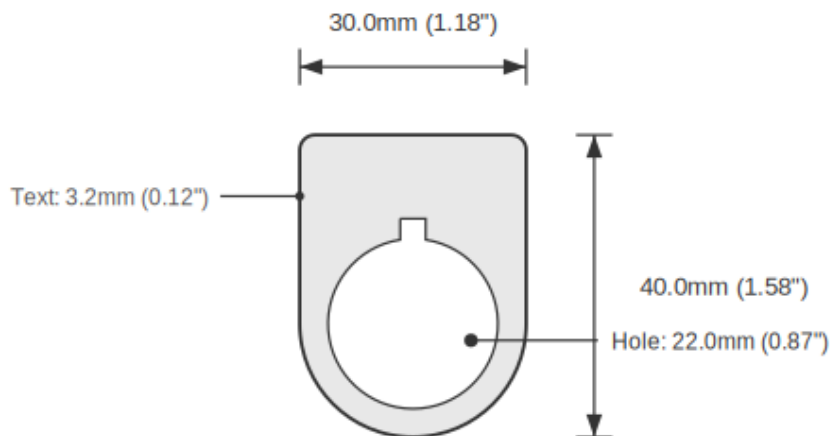

Device Size	22mm
Tag Dimensions	32.7 x 46.0 mm
Hole Diameter	22mm
Material	2-Ply Laser Engraved Modified Acrylic
Engraving Depth	0.003" (0.076mm) - Depth may vary
Surface Finish	Matte
Thickness	0.0625" (1.6mm)
Cutting Method	Laser

TOLERANCES

Length: +/-0.12" | Width: +/-0.12" | Thickness: +/-5%

DURABILITY & ENVIRONMENT

- UV Tested: 3+ years without significant color change (ISO 4892-3)
- Suitable for outdoor use
- Temperature Range: -40F to 200F

Product: STATION 4 Push Button Legend Plate - 22mm White on Green (Allen-Bradley)

SKU: TB-R2

DIMENSIONS

Overall Width	32.7mm (1.29")
Overall Height	46.0mm (1.81")
Hole Diameter	22.0mm (0.87")
Text Size	3.2mm (0.12")

NOTES

1. All dimensions in millimeters unless otherwise noted
2. Drawing not to scale
3. See page 1 for manufacturing tolerances
4. Custom sizes available upon request