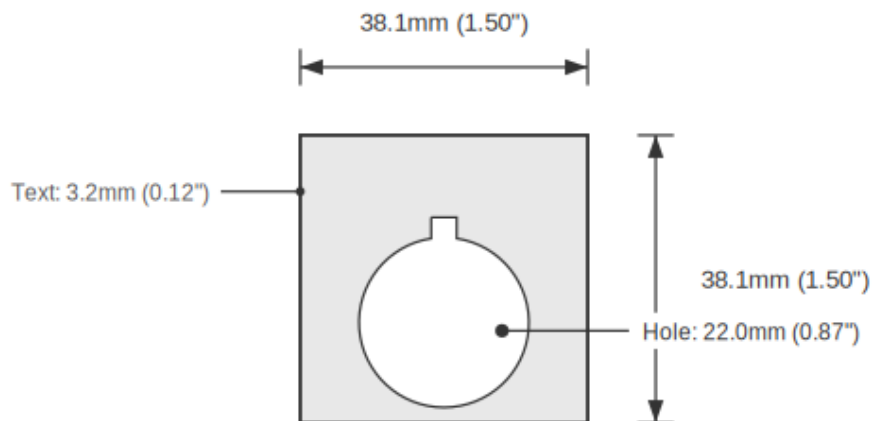

Device Size	22mm
Tag Dimensions	32.7 x 46.0 mm
Hole Diameter	22mm
Material	2-Ply Laser Engraved Modified Acrylic
Engraving Depth	0.003" (0.076mm) - Depth may vary
Surface Finish	Matte
Thickness	0.0625" (1.6mm)
Cutting Method	Laser

**TOLERANCES**

Length: +/-0.12" | Width: +/-0.12" | Thickness: +/-5%

**DURABILITY & ENVIRONMENT**

- UV Tested: 3+ years without significant color change (ISO 4892-3)
- Suitable for outdoor use
- Temperature Range: -40F to 200F

## DIMENSIONS

Overall Width	32.7mm (1.29")
Overall Height	46.0mm (1.81")
Hole Diameter	22.0mm (0.87")
Text Size	3.2mm (0.12")

## NOTES

1. All dimensions in millimeters unless otherwise noted
2. Drawing not to scale
3. See page 1 for manufacturing tolerances
4. Custom sizes available upon request