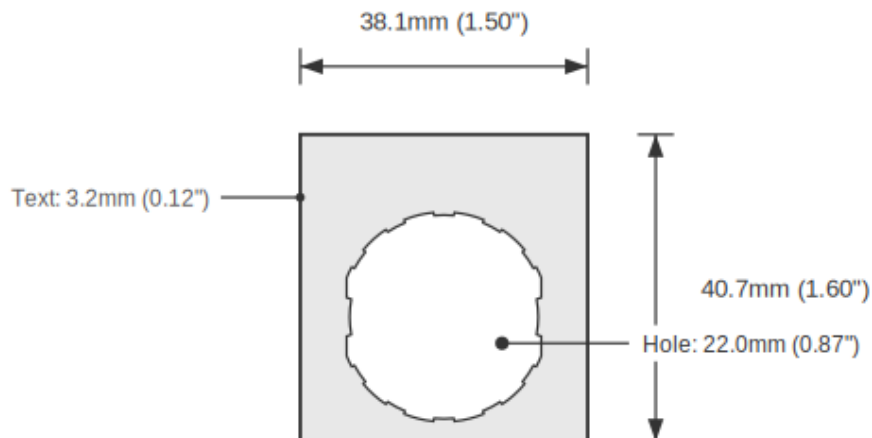

### SPECIFICATIONS

Device Size	22mm
Tag Dimensions	32.7 x 46.0 mm
Hole Diameter	22mm
Material	2-Ply Laser Engraved Modified Acrylic
Engraving Depth	0.003" (0.076mm) - Depth may vary
Surface Finish	Matte
Thickness	0.0625" (1.6mm)
Cutting Method	Laser

### TOLERANCES

Length: +/-0.12" | Width: +/-0.12" | Thickness: +/-5%

## DIMENSIONS

Overall Width	32.7mm (1.29")
Overall Height	46.0mm (1.81")
Hole Diameter	22.0mm (0.87")
Text Size	3.2mm (0.12")