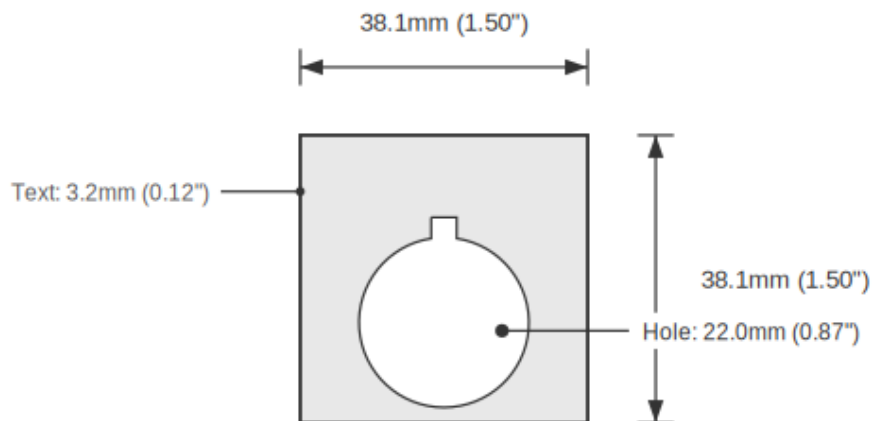

### SPECIFICATIONS

Device Size	22mm
Tag Dimensions	32.7 x 46.0 mm
Hole Diameter	22mm
Material	2-Ply Engraved Modified Acrylic
Engraving Depth	0.003" (0.076mm) - Depth may vary
Surface Finish	Matte
Thickness	0.0625" (1.6mm)
Cutting Method	Precision Cut

### TOLERANCES

Length: +/-0.12" | Width: +/-0.12" | Thickness: +/-5%

## DIMENSIONS

Overall Width	32.7mm (1.29")
Overall Height	46.0mm (1.81")
Hole Diameter	22.0mm (0.87")
Text Size	3.2mm (0.12")