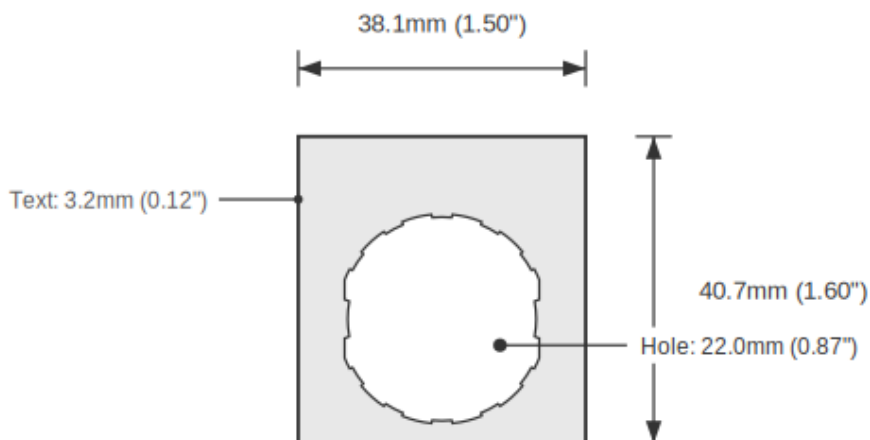

SPECIFICATIONS

Device Size	22mm
Tag Dimensions	32.7 x 46.0 mm
Hole Diameter	22mm
Material	2-Ply Engraved Modified Acrylic
Engraving Depth	0.003" (0.076mm) - Depth may vary
Surface Finish	Matte
Thickness	0.0625" (1.6mm)
Cutting Method	Precision Cut

TOLERANCES

Length: +/-0.12" | Width: +/-0.12" | Thickness: +/-5%

DURABILITY & ENVIRONMENT

- UV Tested: 3+ years without significant color change (ISO 4892-3)
- Suitable for outdoor use
- Temperature Range: -40F to 200F

Product: GUARD OPEN Push Button Legend Plate - 22mm Black on White (Schneider Electric)

SKU: TB-R2

DIMENSIONS

Overall Width	32.7mm (1.29")
Overall Height	46.0mm (1.81")
Hole Diameter	22.0mm (0.87")
Text Size	3.2mm (0.12")

NOTES

1. All dimensions in millimeters unless otherwise noted
2. Drawing not to scale
3. See page 1 for manufacturing tolerances
4. Custom sizes available upon request