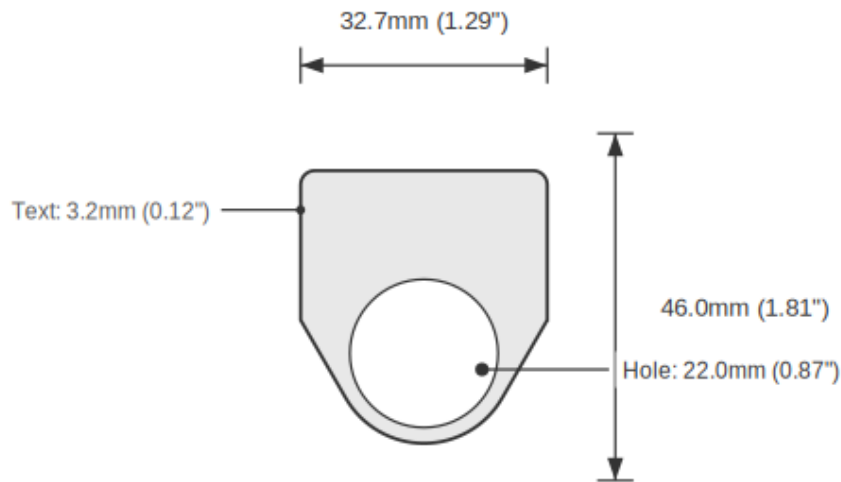

Device Size	22mm
Tag Dimensions	32.7 x 46.0 mm
Hole Diameter	22mm
Material	2-Ply Laser Engraved Modified Acrylic
Engraving Depth	0.003" (0.076mm) - Depth may vary
Surface Finish	Matte
Thickness	0.0625" (1.6mm)
Cutting Method	Laser

TOLERANCES

Length: +/-0.12" | Width: +/-0.12" | Thickness: +/-5%

DURABILITY & ENVIRONMENT

- UV Tested: 3+ years without significant color change (ISO 4892-3)
- Suitable for outdoor use
- Temperature Range: -40F to 200F

Product: GUARD OPEN Push Button Legend Plate - 22mm White on Black

SKU: TB-R2

DIMENSIONS

Overall Width	32.7mm (1.29")
Overall Height	46.0mm (1.81")
Hole Diameter	22.0mm (0.87")
Text Size	3.2mm (0.12")

NOTES

1. All dimensions in millimeters unless otherwise noted
2. Drawing not to scale
3. See page 1 for manufacturing tolerances
4. Custom sizes available upon request