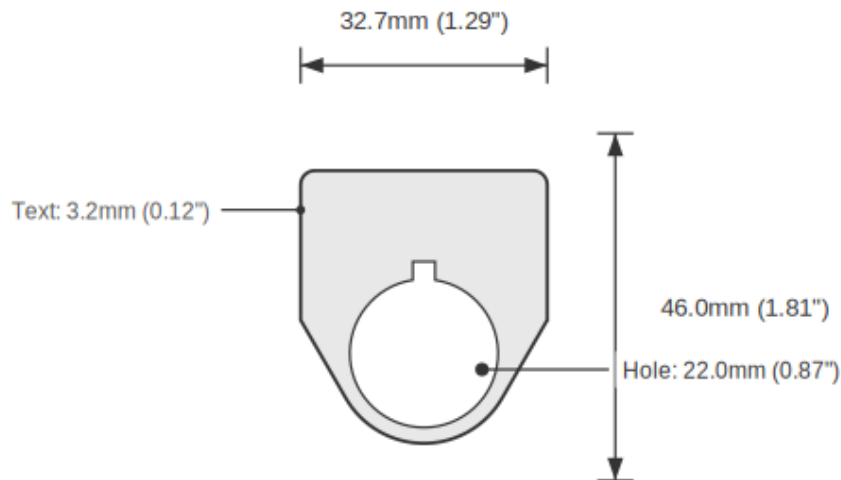

Device Size	22mm
Tag Dimensions	32.7 x 46.0 mm
Hole Diameter	22mm
Material	2-Ply Laser Engraved Modified Acrylic
Engraving Depth	0.003" (0.076mm) - Depth may vary
Surface Finish	Matte
Thickness	0.0625" (1.6mm)
Cutting Method	Laser

TOLERANCES

Length: +/-0.12" | Width: +/-0.12" | Thickness: +/-5%

DURABILITY & ENVIRONMENT

- UV Tested: 3+ years without significant color change (ISO 4892-3)
- Suitable for outdoor use
- Temperature Range: -40F to 200F

Product: GUARD OPEN Push Button Legend Plate - 22mm Black on White (Allen-Bradley)

SKU: TB-R2

DIMENSIONS

Overall Width	32.7mm (1.29")
Overall Height	46.0mm (1.81")
Hole Diameter	22.0mm (0.87")
Text Size	3.2mm (0.12")

NOTES

1. All dimensions in millimeters unless otherwise noted
2. Drawing not to scale
3. See page 1 for manufacturing tolerances
4. Custom sizes available upon request