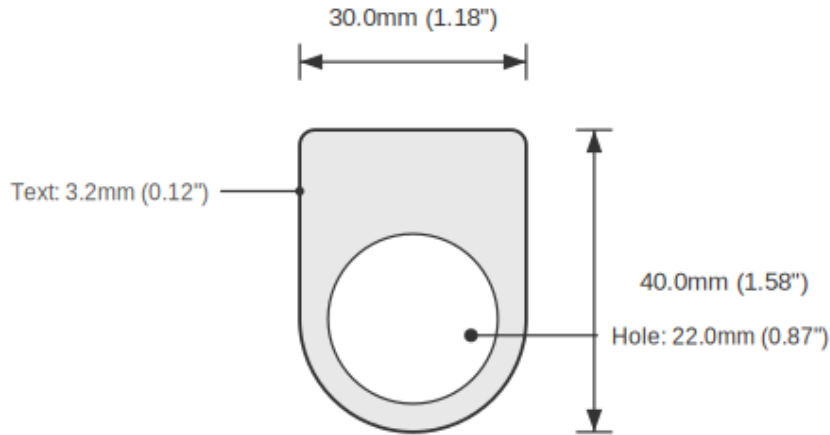

Device Size	22mm
Tag Dimensions	32.7 x 46.0 mm
Hole Diameter	22mm
Material	2-Ply Engraved Modified Acrylic
Engraving Depth	0.003" (0.076mm) - Depth may vary
Surface Finish	Matte
Thickness	0.0625" (1.6mm)
Cutting Method	Precision Cut

TOLERANCES

Length: +/-0.12" | Width: +/-0.12" | Thickness: +/-5%

DURABILITY & ENVIRONMENT

- UV Tested: 3+ years without significant color change (ISO 4892-3)
- Suitable for outdoor use
- Temperature Range: -40F to 200F

Product: DOOR OPEN Push Button Legend Plate - 22mm White on Black

SKU: TB-R2

DIMENSIONS

Overall Width	32.7mm (1.29")
Overall Height	46.0mm (1.81")
Hole Diameter	22.0mm (0.87")
Text Size	3.2mm (0.12")

NOTES

1. All dimensions in millimeters unless otherwise noted
2. Drawing not to scale
3. See page 1 for manufacturing tolerances
4. Custom sizes available upon request