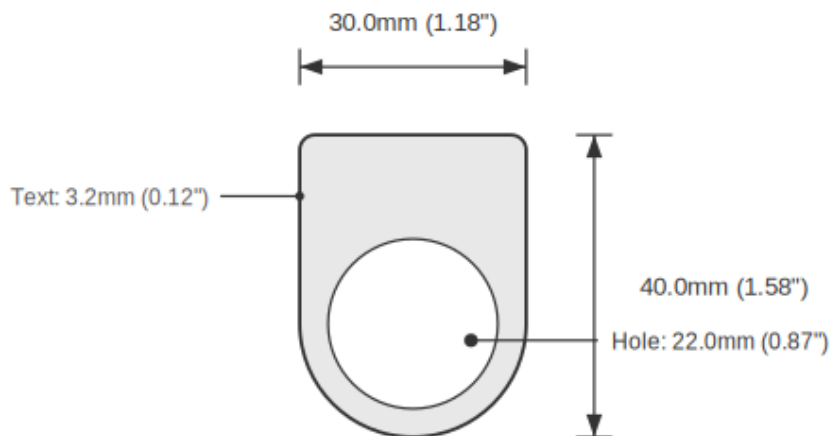

Device Size	22mm
Tag Dimensions	32.7 x 46.0 mm
Hole Diameter	22mm
Material	2-Ply Engraved Modified Acrylic
Engraving Depth	0.003" (0.076mm) - Depth may vary
Surface Finish	Matte
Thickness	0.0625" (1.6mm)
Cutting Method	Precision Cut

TOLERANCES

Length: +/-0.12" | Width: +/-0.12" | Thickness: +/-5%

DURABILITY & ENVIRONMENT

- UV Tested: 3+ years without significant color change (ISO 4892-3)
- Suitable for outdoor use
- Temperature Range: -40F to 200F

Product: DOOR OPEN Push Button Legend Plate - 22mm Black on White

SKU: TB-R2

DIMENSIONS

Overall Width	32.7mm (1.29")
Overall Height	46.0mm (1.81")
Hole Diameter	22.0mm (0.87")
Text Size	3.2mm (0.12")

NOTES

1. All dimensions in millimeters unless otherwise noted
2. Drawing not to scale
3. See page 1 for manufacturing tolerances
4. Custom sizes available upon request