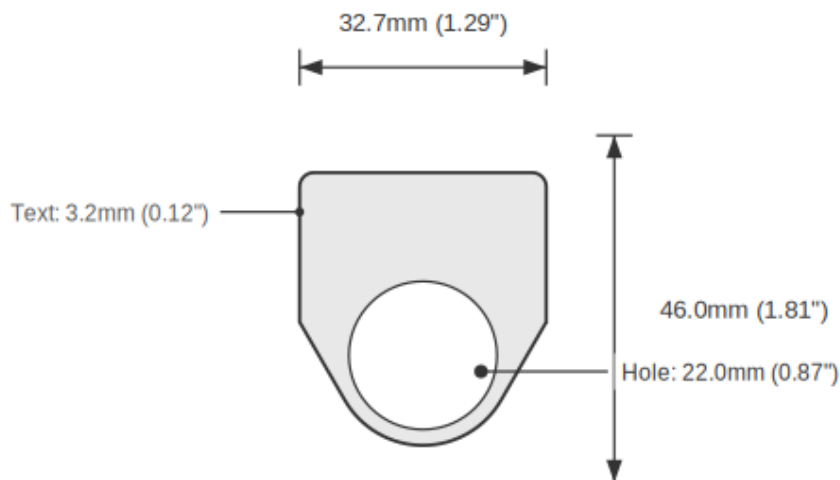

Device Size	22mm
Tag Dimensions	32.7 x 46.0 mm
Hole Diameter	22mm
Material	2-Ply Laser Engraved Modified Acrylic
Engraving Depth	0.003" (0.076mm) - Depth may vary
Surface Finish	Matte
Thickness	0.0625" (1.6mm)
Cutting Method	Laser

**TOLERANCES**

Length: +/-0.12" | Width: +/-0.12" | Thickness: +/-5%

**DURABILITY & ENVIRONMENT**

- UV Tested: 3+ years without significant color change (ISO 4892-3)
- Suitable for outdoor use
- Temperature Range: -40F to 200F

## DIMENSIONS

Overall Width	32.7mm (1.29")
Overall Height	46.0mm (1.81")
Hole Diameter	22.0mm (0.87")
Text Size	3.2mm (0.12")

## NOTES

1. All dimensions in millimeters unless otherwise noted
2. Drawing not to scale
3. See page 1 for manufacturing tolerances
4. Custom sizes available upon request