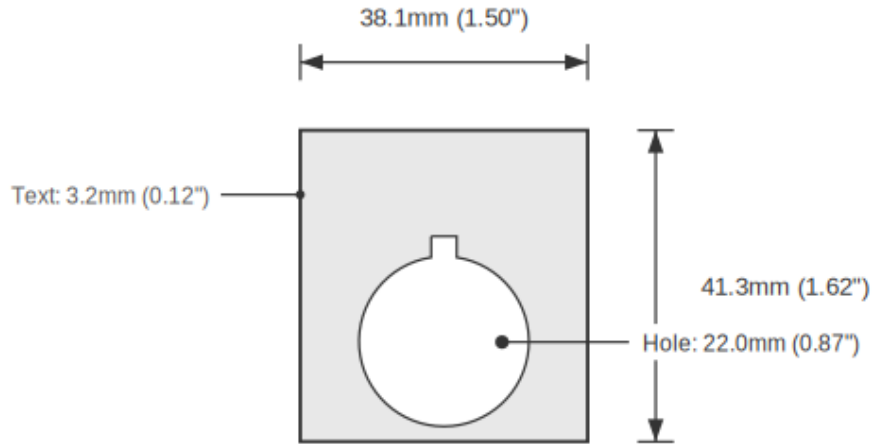

ON / OFF Push Button Legend Plate - 22mm White on Green (Allen-Bradley)

SKU: TB-R22-ONOFF-ABSQ2-RW-WHI

Category: Ring Tags

Color: White On Green

Device Size: 22mm

ENGRAVED TEXT

Line 1: "ON"
Line 2: "OFF"

SPECIFICATIONS	
Device Size	22mm
Tag Dimensions	32.7 x 46.0 mm
Hole Diameter	22mm
Material	2-Ply Laser Engraved Modified Acrylic
Engraving Depth	0.003" (0.076mm) - Depth may vary
Surface Finish	Matte
Thickness	0.0625" (1.6mm)
Cutting Method	Laser

TOLERANCES

Length: +/-0.12" | Width: +/-0.12" | Thickness: +/-5%

DURABILITY & ENVIRONMENT

- UV Tested: 3+ years without significant color change (ISO 4892-3)
- Suitable for outdoor use
- Temperature Range: -40F to 200F

Product: ON / OFF Push Button Legend Plate - 22mm White on Green (Allen-Bradley)

SKU: TB-R2

DIMENSIONS

Overall Width	32.7mm (1.29")
Overall Height	46.0mm (1.81")
Hole Diameter	22.0mm (0.87")
Text Size	3.2mm (0.12")

NOTES

1. All dimensions in millimeters unless otherwise noted
2. Drawing not to scale
3. See page 1 for manufacturing tolerances
4. Custom sizes available upon request