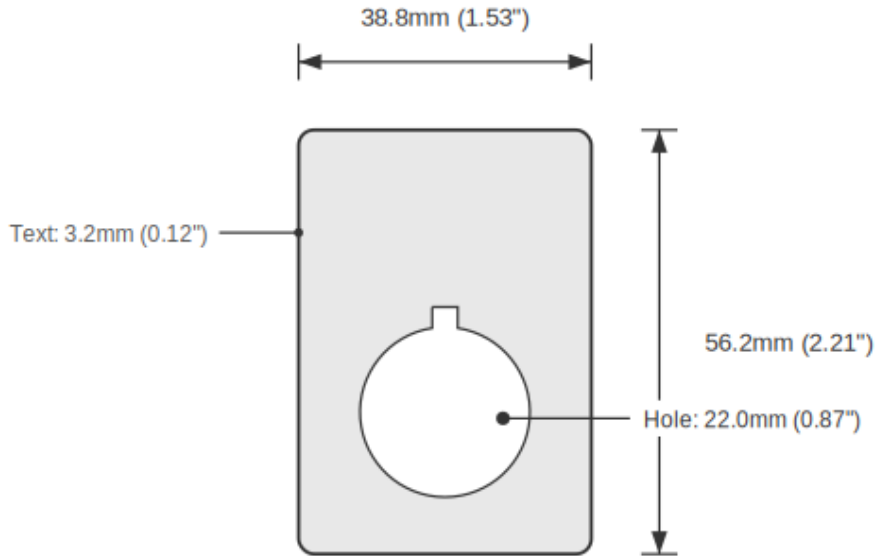

Device Size	22mm
Tag Dimensions	32.7 x 46.0 mm
Hole Diameter	22mm
Material	2-Ply Engraved Modified Acrylic
Engraving Depth	0.003" (0.076mm) - Depth may vary
Surface Finish	Matte
Thickness	0.0625" (1.6mm)
Cutting Method	Precision Cut

TOLERANCES

Length: +/-0.12" | Width: +/-0.12" | Thickness: +/-5%

DURABILITY & ENVIRONMENT

- UV Tested: 3+ years without significant color change (ISO 4892-3)
- Suitable for outdoor use
- Temperature Range: -40F to 200F

Product: ON / OFF Push Button Legend Plate - 22mm White on Green (Allen-Bradley)

SKU: TB-R2

DIMENSIONS

Overall Width	32.7mm (1.29")
Overall Height	46.0mm (1.81")
Hole Diameter	22.0mm (0.87")
Text Size	3.2mm (0.12")

NOTES

1. All dimensions in millimeters unless otherwise noted
2. Drawing not to scale
3. See page 1 for manufacturing tolerances
4. Custom sizes available upon request