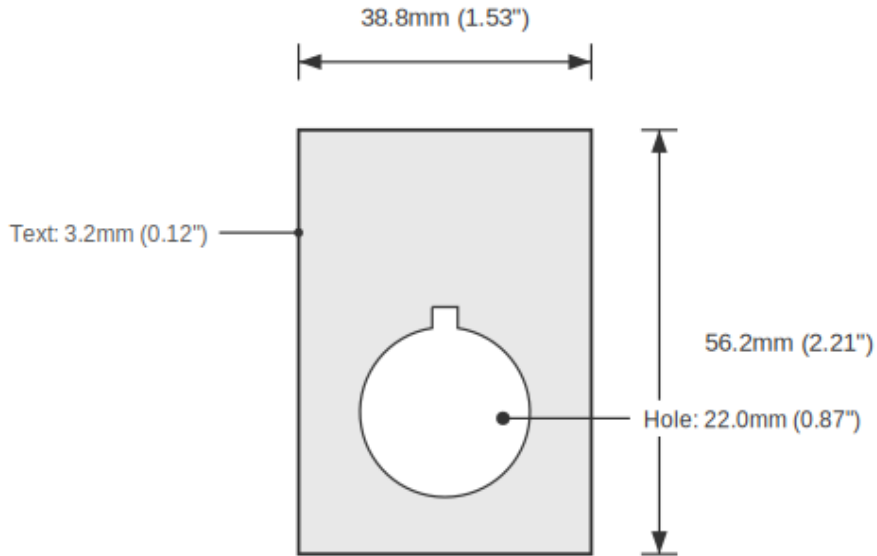

ON / OFF Push Button Legend Plate - 22mm White on Green (Allen-Bradley)

SKU: TB-R22-ONOFF-MDSQ2-RW-WHI

Category: Ring Tags

Color: White On Green

Device Size: 22mm

ENGRAVED TEXT

Line 1: "ON"
Line 2: "OFF"

SPECIFICATIONS	
Device Size	22mm
Tag Dimensions	32.7 x 46.0 mm
Hole Diameter	22mm
Material	2-Ply Laser Engraved Modified Acrylic
Engraving Depth	0.003" (0.076mm) - Depth may vary
Surface Finish	Matte
Thickness	0.0625" (1.6mm)
Cutting Method	Laser

TOLERANCES

Length: +/-0.12" | Width: +/-0.12" | Thickness: +/-5%

DURABILITY & ENVIRONMENT

- UV Tested: 3+ years without significant color change (ISO 4892-3)
- Suitable for outdoor use
- Temperature Range: -40F to 200F

Product: ON / OFF Push Button Legend Plate - 22mm White on Green (Allen-Bradley)

SKU: TB-R2

DIMENSIONS

Overall Width	32.7mm (1.29")
Overall Height	46.0mm (1.81")
Hole Diameter	22.0mm (0.87")
Text Size	3.2mm (0.12")

NOTES

1. All dimensions in millimeters unless otherwise noted
2. Drawing not to scale
3. See page 1 for manufacturing tolerances
4. Custom sizes available upon request