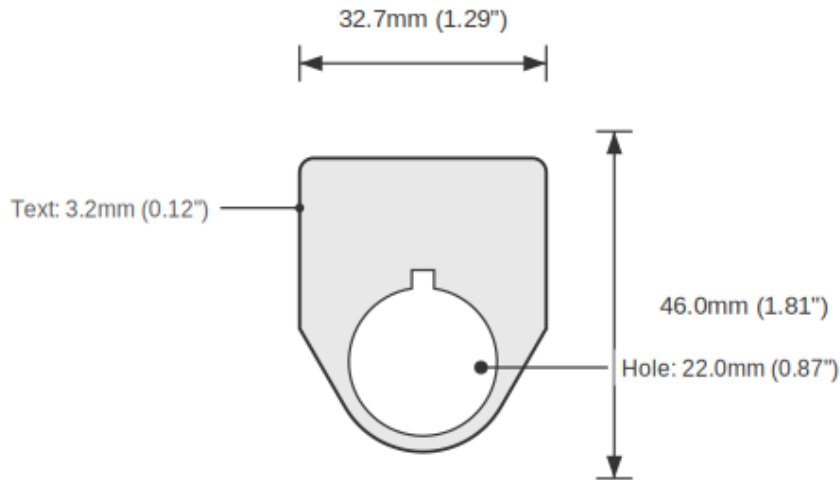

ON / OFF Push Button Legend Plate - 22mm White on Green (Allen-Bradley)

SKU: TB-R22-ONOFF-TRAD2-RW-WHI

Category: Ring Tags

Color: White On Green

Device Size: 22mm

ENGRAVED TEXT

Line 1: "ON"
Line 2: "OFF"

SPECIFICATIONS	
Device Size	22mm
Tag Dimensions	32.7 x 46.0 mm
Hole Diameter	22mm
Material	2-Ply Laser Engraved Modified Acrylic
Engraving Depth	0.003" (0.076mm) - Depth may vary
Surface Finish	Matte
Thickness	0.0625" (1.6mm)
Cutting Method	Laser

TOLERANCES

Length: +/-0.12" | Width: +/-0.12" | Thickness: +/-5%

DURABILITY & ENVIRONMENT

- UV Tested: 3+ years without significant color change (ISO 4892-3)
- Suitable for outdoor use
- Temperature Range: -40F to 200F

Product: ON / OFF Push Button Legend Plate - 22mm White on Green (Allen-Bradley)

SKU: TB-R2

DIMENSIONS

Overall Width	32.7mm (1.29")
Overall Height	46.0mm (1.81")
Hole Diameter	22.0mm (0.87")
Text Size	3.2mm (0.12")

NOTES

1. All dimensions in millimeters unless otherwise noted
2. Drawing not to scale
3. See page 1 for manufacturing tolerances
4. Custom sizes available upon request