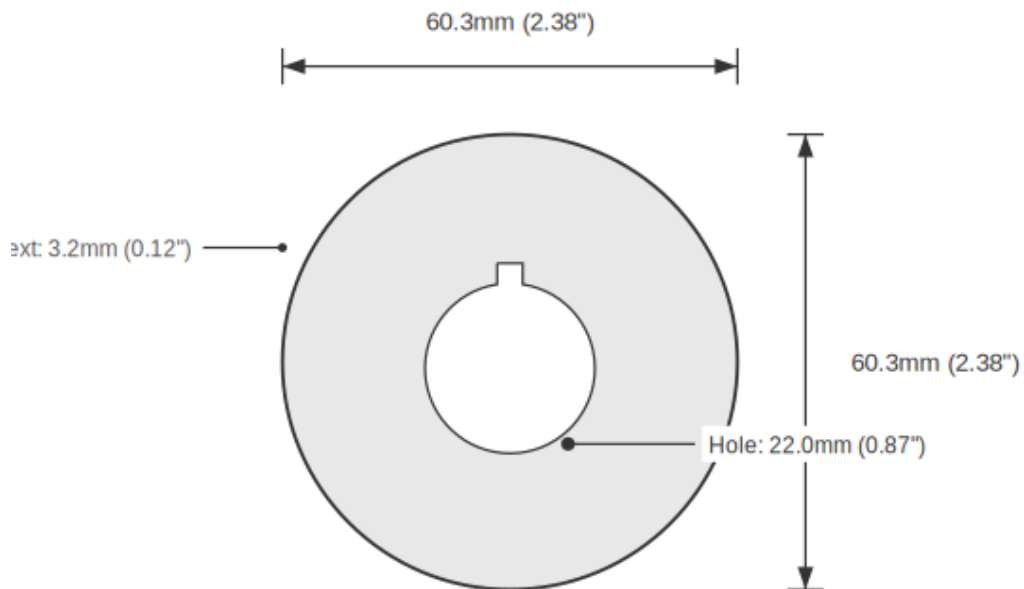

ON / OFF Push Button Legend Plate - 22mm White on Green (Allen-Bradley)

SKU: TB-R22-ONOFF-CIR60-RW-WHI

Category: Ring Tags

Color: White On Green

Device Size: 22mm

ENGRAVED TEXT

Line 1: "ON"
Line 2: "OFF"

SPECIFICATIONS

Device Size	22mm
Tag Dimensions	32.7 x 46.0 mm
Hole Diameter	22mm
Material	2-Ply Engraved Modified Acrylic
Engraving Depth	0.003" (0.076mm) - Depth may vary
Surface Finish	Matte
Thickness	0.0625" (1.6mm)
Cutting Method	Precision Cut

TOLERANCES

Length: +/-0.12" | Width: +/-0.12" | Thickness: +/-5%

DURABILITY & ENVIRONMENT

- UV Tested: 3+ years without significant color change (ISO 4892-3)
- Suitable for outdoor use
- Temperature Range: -40F to 200F

Product: ON / OFF Push Button Legend Plate - 22mm White on Green (Allen-Bradley)

SKU: TB-R2

DIMENSIONS

Overall Width	32.7mm (1.29")
Overall Height	46.0mm (1.81")
Hole Diameter	22.0mm (0.87")
Text Size	3.2mm (0.12")