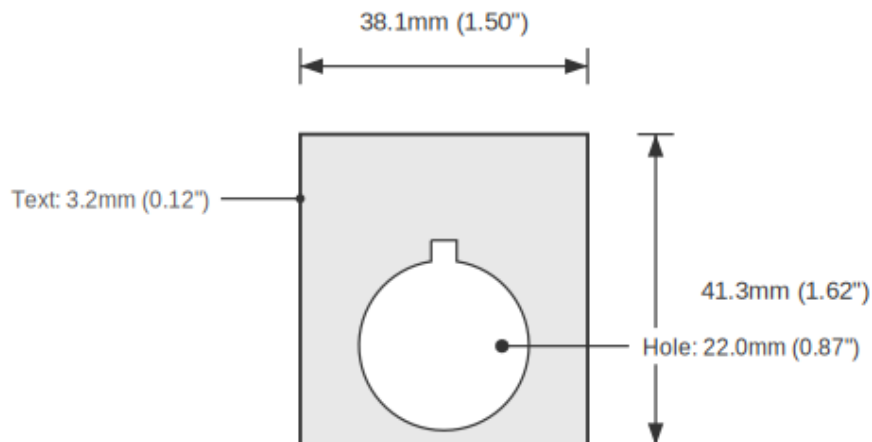

SPECIFICATIONS	
Device Size	22mm
Tag Dimensions	32.7 x 46.0 mm
Hole Diameter	22mm
Material	2-Ply Laser Engraved Modified Acrylic
Engraving Depth	0.003" (0.076mm) - Depth may vary
Surface Finish	Matte
Thickness	0.0625" (1.6mm)
Cutting Method	Laser

TOLERANCES

Length: +/-0.12" | Width: +/-0.12" | Thickness: +/-5%

DURABILITY & ENVIRONMENT

- UV Tested: 3+ years without significant color change (ISO 4892-3)
- Suitable for outdoor use
- Temperature Range: -40F to 200F

Product: OPEN / CLOSE Push Button Legend Plate - 22mm Black on White (Allen-Bradley)

SKU: TB-R2

DIMENSIONS

Overall Width	32.7mm (1.29")
Overall Height	46.0mm (1.81")
Hole Diameter	22.0mm (0.87")
Text Size	3.2mm (0.12")

NOTES

1. All dimensions in millimeters unless otherwise noted
2. Drawing not to scale
3. See page 1 for manufacturing tolerances
4. Custom sizes available upon request