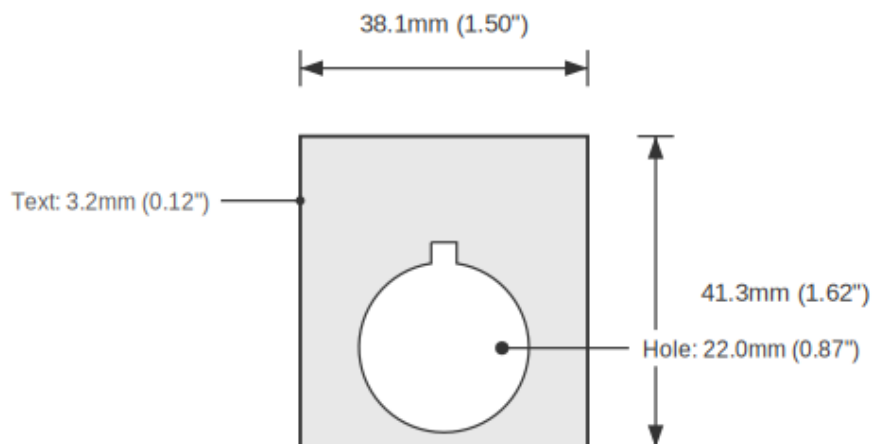

SPECIFICATIONS

Device Size	22mm
Tag Dimensions	32.7 x 46.0 mm
Hole Diameter	22mm
Material	2-Ply Laser Engraved Modified Acrylic
Engraving Depth	0.003" (0.076mm) - Depth may vary
Surface Finish	Matte
Thickness	0.0625" (1.6mm)
Cutting Method	Laser

TOLERANCES

Length: +/-0.12" | Width: +/-0.12" | Thickness: +/-5%

DURABILITY & ENVIRONMENT

- UV Tested: 3+ years without significant color change (ISO 4892-3)
- Suitable for outdoor use
- Temperature Range: -40F to 200F

Product: OPEN / CLOSE Push Button Legend Plate - 22mm White on Green (Allen-Bradley)

SKU: TB-R2

DIMENSIONS

Overall Width	32.7mm (1.29")
Overall Height	46.0mm (1.81")
Hole Diameter	22.0mm (0.87")
Text Size	3.2mm (0.12")

NOTES

1. All dimensions in millimeters unless otherwise noted
2. Drawing not to scale
3. See page 1 for manufacturing tolerances
4. Custom sizes available upon request