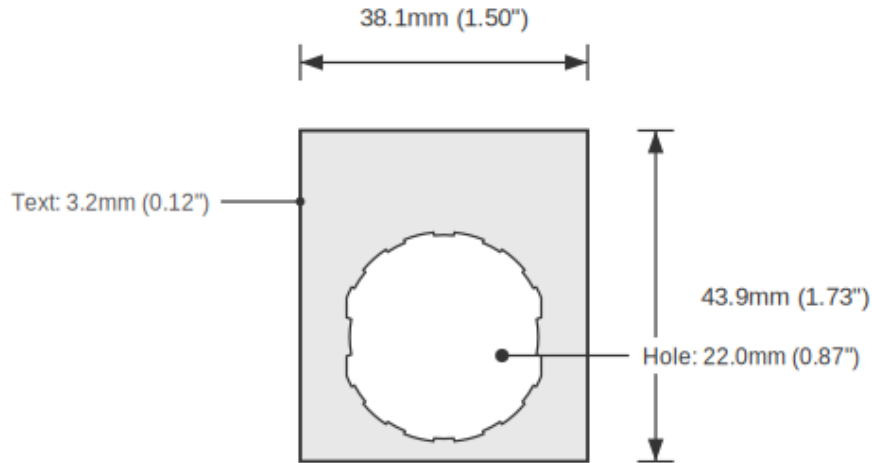

SPECIFICATIONS	
Device Size	22mm
Tag Dimensions	32.7 x 46.0 mm
Hole Diameter	22mm
Material	2-Ply Laser Engraved Modified Acrylic
Engraving Depth	0.003" (0.076mm) - Depth may vary
Surface Finish	Matte
Thickness	0.0625" (1.6mm)
Cutting Method	Laser

TOLERANCES

Length: +/-0.12" | Width: +/-0.12" | Thickness: +/-5%

DURABILITY & ENVIRONMENT

- UV Tested: 3+ years without significant color change (ISO 4892-3)
- Suitable for outdoor use
- Temperature Range: -40F to 200F

Product: OPEN / CLOSE Push Button Legend Plate - 22mm White on Green (Schneider Electric)

SKU: TB-R2

DIMENSIONS

Overall Width	32.7mm (1.29")
Overall Height	46.0mm (1.81")
Hole Diameter	22.0mm (0.87")
Text Size	3.2mm (0.12")

NOTES

1. All dimensions in millimeters unless otherwise noted
2. Drawing not to scale
3. See page 1 for manufacturing tolerances
4. Custom sizes available upon request