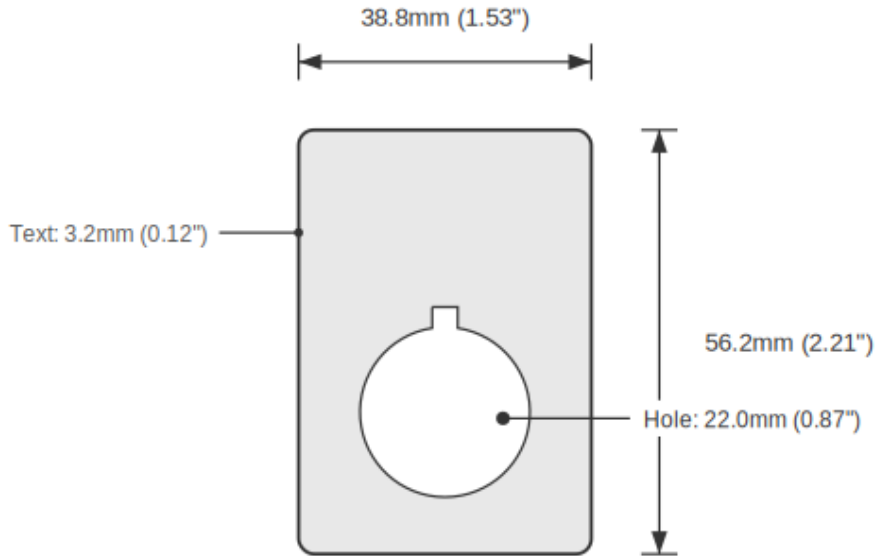

SPECIFICATIONS

Device Size	22mm
Tag Dimensions	32.7 x 46.0 mm
Hole Diameter	22mm
Material	2-Ply Laser Engraved Modified Acrylic
Engraving Depth	0.003" (0.076mm) - Depth may vary
Surface Finish	Matte
Thickness	0.0625" (1.6mm)
Cutting Method	Laser

TOLERANCES

Length: +/-0.12" | Width: +/-0.12" | Thickness: +/-5%

DURABILITY & ENVIRONMENT

- UV Tested: 3+ years without significant color change (ISO 4892-3)
- Suitable for outdoor use
- Temperature Range: -40F to 200F

Product: OPEN / CLOSE Push Button Legend Plate - 22mm White on Green (Allen-Bradley)

SKU: TB-R2

DIMENSIONS

Overall Width	32.7mm (1.29")
Overall Height	46.0mm (1.81")
Hole Diameter	22.0mm (0.87")
Text Size	3.2mm (0.12")

NOTES

1. All dimensions in millimeters unless otherwise noted
2. Drawing not to scale
3. See page 1 for manufacturing tolerances
4. Custom sizes available upon request