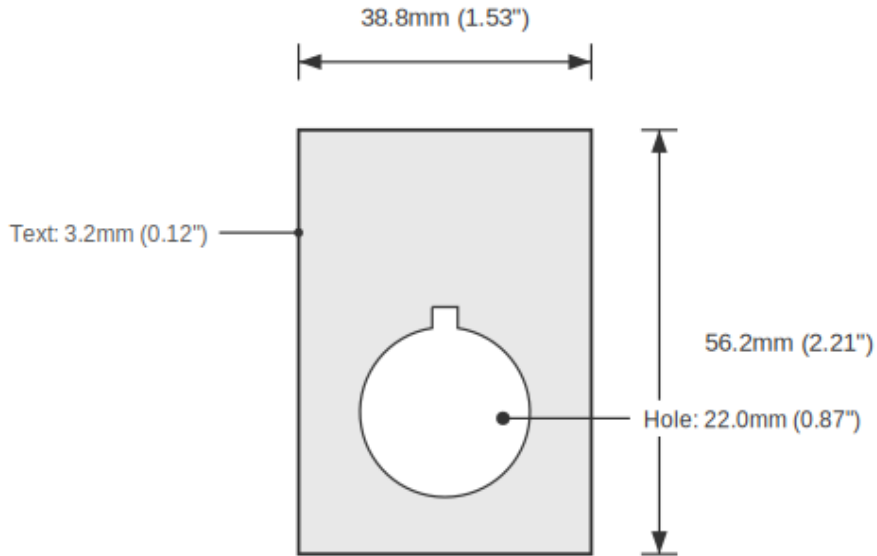

### ENGRAVED TEXT

Line 1: "OPEN"  
Line 2: "CLOSE"

SPECIFICATIONS	
Device Size	22mm
Tag Dimensions	32.7 x 46.0 mm
Hole Diameter	22mm
Material	2-Ply Laser Engraved Modified Acrylic
Engraving Depth	0.003" (0.076mm) - Depth may vary
Surface Finish	Matte
Thickness	0.0625" (1.6mm)
Cutting Method	Laser

### TOLERANCES

Length: +/-0.12" | Width: +/-0.12" | Thickness: +/-5%

**Product: OPEN / CLOSE Push Button Legend Plate - 22mm White on Green (Allen-Bradley)**

SKU: TB-R2

**DIMENSIONS**

Overall Width	32.7mm (1.29")
Overall Height	46.0mm (1.81")
Hole Diameter	22.0mm (0.87")
Text Size	3.2mm (0.12")

**NOTES**

1. All dimensions in millimeters unless otherwise noted
2. Drawing not to scale
3. See page 1 for manufacturing tolerances
4. Custom sizes available upon request